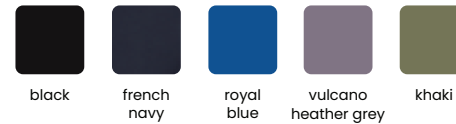

T1700

new

Softshell • 91% recyceltes Polyester, 7% recyceltes TPU, 2% Elasthan • Gewicht des Gewebes 300 GSM • Medium fit
Maximale Größe Logo 100 x 100mm
Veredelungstechnik Siebdruck Transfer

Wenn Sie die Wahrheit kennen, haben Sie eine Wahl. Scannen und entdecken Sie die AWARE™ virtuelle ID.

Fußabdruck: