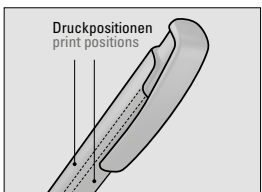

0-0154 SI: Druckkugelschreiber mit geometrisch wechselnder Schaftform, matt gedecktem Gehäuse und Metallspitze matt verchromt.

0-0154 TF-SI: Druckkugelschreiber mit geometrisch wechselnder Schaftform, transparent gefrostetem Gehäuse und Metallspitze matt verchromt.

Preis/Stück 0-0154 SI 0,72 €
Preis/Stück 0-0154 TF-SI 0,72 €
Mindestbestellmenge 1.000 Stück
Werbeschlüssel Schaft T, Clip T

0-0154 SI: Retractable ballpoint pen with geometric changes in the barrel, opaque matt housing and metal tip matt chrome plated.

0-0154 TF-SI: Retractable ballpoint pen with geometric changes in the barrel, transparent frosted housing and metal tip matt chrome plated.

Price/piece 0-0154 SI 0.72 €
Price/piece 0-0154 TF-SI 0.72 €
Minimum quantity 1,000 pieces
Advertising code barrel T, clip T