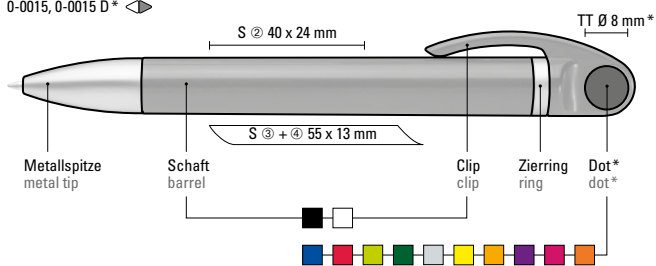

0-0015, 0-0015 D * ◀▶