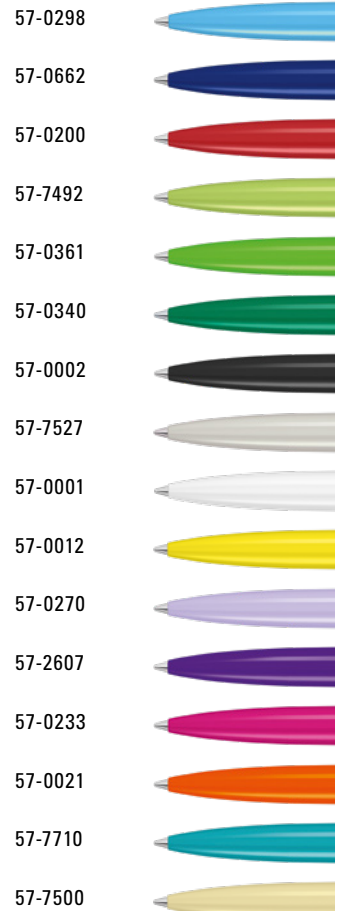

0-2250 (● 8-0854)
0-2250 F (● 8-0854)