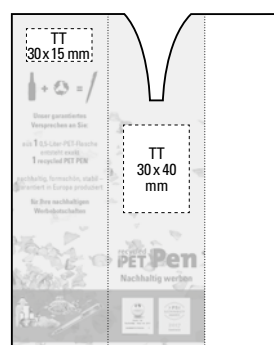

0-0940 CI rPET ◊