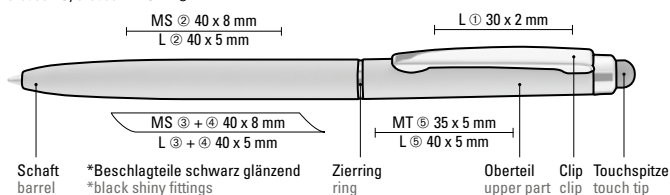

Die Modelle 0-9855 TO und 0-9588 M TO eignen sich für Laserung in weiss. Siehe Seite 317.

The models 0-9855 TO and 0-9588 M TO are suitable for engraving in white. See page 317.

0-9588 TO, 0-9588 M TO* ◊