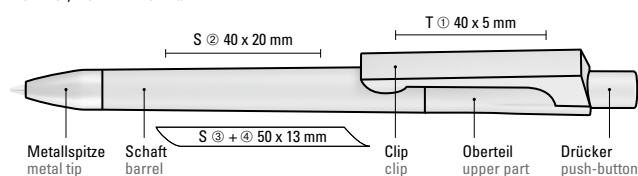

Mix n' Match: Alle Teile können farblich frei kombiniert werden.

1-0142 SI: Druckkugelschreiber mit gedeckt matten Gehäuse und schwerer Metallspitze matt verchromt.

1-0142 KTF SI: Druckkugelschreiber mit gedeckt matten Gehäuse und transparent gefrostetem Clip. Schwere Metallspitze matt verchromt.

Preis/Stück 1-0142 SI	0,95 €
Preis/Stück 1-0142 KTF SI	0,95 €
Mindestbestellmenge	1.000 Stück
Werbeschlüssel	Schaft S ○, Clip T

Mix n' Match: All parts can be colour-combined freely.

1-0142 SI: Retractable ballpoint pen with opaque matt housing and heavy metal tip matt chromed.

1-0142 KTF SI: Retractable ballpoint pen with opaque matt housing and transparent frosted clip. Heavy metal tip matt chromed.

Price/piece 1-0142 SI	0.95 €
Price/piece 1-0142 KTF SI	0.95 €
Minimum quantity	1,000 pieces
Advertising code	barrel S ○, clip T

umaBlackForest
Pens

1-0142 SI, 1-0142 KTF SI ◀▶