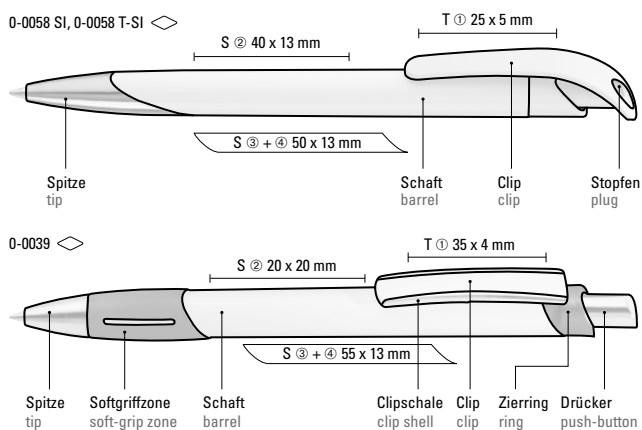

0-0058 SI: Druckkugelschreiber mit glänzend gedecktem Gehäuse, Spitze und Clipstopfen silber glänzend.

0-0058 T-SI: Druckkugelschreiber mit glänzend transparentem Gehäuse, Spitze und Clipstopfen silber glänzend.

0-0039: Druckkugelschreiber mit gedeckt weißem Gehäuse, transparent gefrosteter Gummigriffzone, Zierring und Clipschale.

Preis/Stück 0-0058 SI 0,43 €
Preis/Stück 0-0058 T-SI 0,43 €
Preis/Stück 0-0039 0,35 €
Mindestbestellmenge 1.000 Stück
Werbeschlüssel Schaft S, Clip T

0-0058 SI: Retractable ballpoint pen with opaque glossy housing, tip and clip plug silver glossy.

0-0058 T-SI: Retractable ballpoint pen with transparent housing, tip and clip plug silver glossy.

0-0039: Retractable ballpoint pen with opaque housing in white, transparent frosted rubber grip zone, decorative ring and clip shell.

Price/piece 0-0058 SI 0.43 €
Price/piece 0-0058 T-SI 0.43 €
Price/piece 0-0039 0.35 €
Minimum quantity 1,000 pieces
Advertising code barrel S, clip T