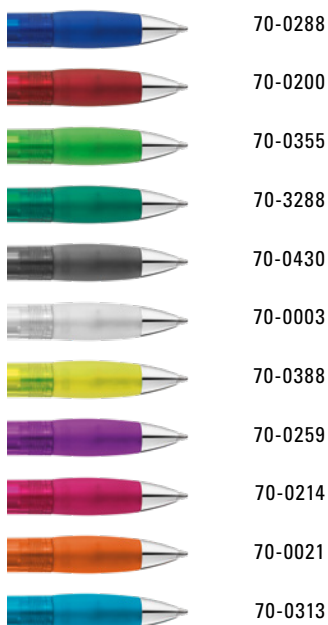

0-0112 T-SI (● 8-0866)

70-0288

70-0200

70-0355

70-3288

70-0430

70-0003

70-0388

70-0259

70-0214

70-0021

70-0313

● 8-0866