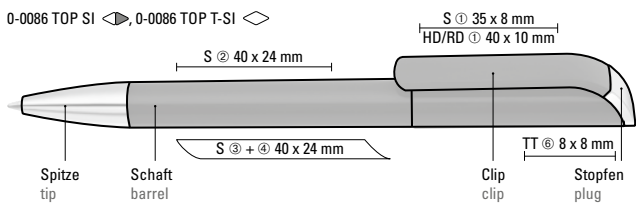

0-0086 TOP SI ◀, 0-0086 TOP T-SI ▶