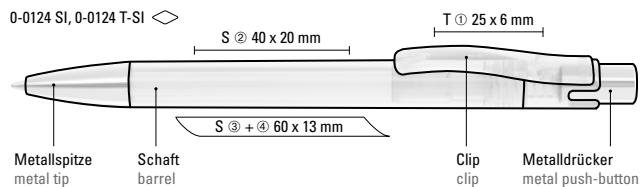

0-0124 SI: Druckkugelschreiber mit gedeckt glänzendem Gehäuse, Metalldrücker und schwerer Metallspitze glanzverchromt.

0-0124 T-SI: Druckkugelschreiber mit transparent glänzendem Gehäuse, Metalldrücker und schwerer Metallspitze glanzverchromt.

Preis/Stück 0-0124 SI 0,76 €
Preis/Stück 0-0124 T-SI 0,76 €
Mindestbestellmenge 1.000 Stück
Werbeschlüssel Schaft S, Clip T

0-0124 SI: Retractable ballpoint pen with opaque glossy housing, heavy metal tip and metal push-button chrome plated.

0-0124 T-SI: Retractable ballpoint pen with transparent housing, heavy metal tip and metal push-button chrome plated.

Price/piece 0-0124 SI 0.76 €
Price/piece 0-0124 T-SI 0.76 €
Minimum quantity 1,000 pieces
Advertising code barrel S, clip T