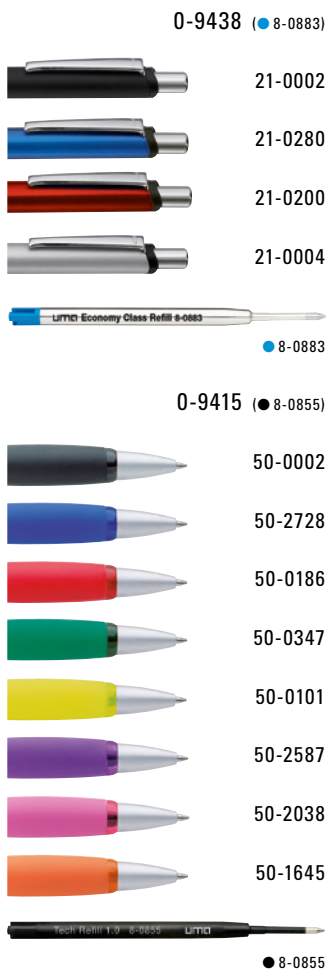

0-9438: Metall-Druckkugelschreiber mit lackiertem Aluminiumschaft. Schwarzer Gummigriffzone und Metallclip.

0-9415: Metall-Druckkugelschreiber mit Schaft, Drücker, Clip und Spitze glanzverchromt. Große, farbige Gummigriffzone.

Preis/Stück 0-9438 1,28 €
Preis/Stück 0-9415 1,05 €
Mindestbestellmenge 300 Stück
Werbeschlüssel Schaft MS/L

0-9438: Metal retractable ballpoint pen with lacquered aluminum barrel. Black rubber grip zone and metal clip.

0-9415: Metal retractable ballpoint pen with barrel, push-button, clip and tip chrome plated. Large coloured rubber grip zone.

Price/piece 0-9438 1.28 €
Price/piece 0-9415 1.05 €
Minimum quantity 300 pieces
Advertising code barrel MS/L