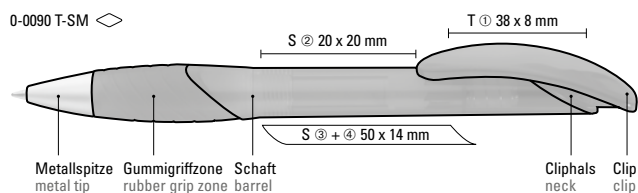

0-0090 T-SM (● 8-0856)

0-0090 TF (● 8-0856)

0-0090 T-SM: Druckkugelschreiber mit transparent glänzendem Gehäuse, Bogenclipdrücker, ergonomischer Gummigriffzone und Metallspitze mattverchromt.

0-0090 TF: Druckkugelschreiber mit transparent gefrostetem Gehäuse, Bogenclipdrücker und Spitze, ergonomische Gummigriffzone.

Preis/Stück 0-0090 T-SM 0,58 €
Preis/Stück 0-0090 TF 0,52 €
Mindestbestellmenge 1.000 Stück
Werbeschlüssel Schaft S, Clip T

0-0090 T-SM: Retractable ballpoint pen with transparent housing, curved clip button, ergonomic coloured rubber grip zone and metal tip matt chrome plated.

0-0090 TF: Retractable ballpoint pen with transparent frosted housing, curved clip button and tip, ergonomic coloured rubber grip zone.

Price/piece 0-0090 T-SM 0,58 €
Price/piece 0-0090 TF 0,52 €
Minimum quantity 1,000 pieces
Advertising code barrel S, clip T