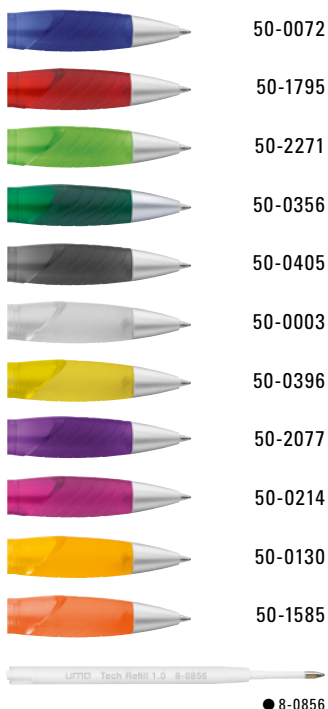

0-0090 T-SM (● 8-0856)

0-0090 TF (● 8-0856)

0-0090 T-SM: Druckkugelschreiber mit transparent glänzendem Gehäuse, Bogenclipdrücker, ergonomischer Gummigriffzone und Metallspitze mattverchromt.

0-0090 TF: Druckkugelschreiber mit transparent gefrostetem Gehäuse, Bogenclipdrücker und Spitze, ergonomische Gummigriffzone.

Preis/Stück 0-0090 T-SM 0,58 €
Preis/Stück 0-0090 TF 0,52 €
Mindestbestellmenge 1.000 Stück
Werbeschlüssel Schaft S, Clip T

0-0090 T-SM: Retractable ballpoint pen with transparent housing, curved clip button, ergonomic coloured rubber grip zone and metal tip matt chrome plated.

0-0090 TF: Retractable ballpoint pen with transparent frosted housing, curved clip button and tip, ergonomic coloured rubber grip zone.

Price/piece 0-0090 T-SM 0,58 €
Price/piece 0-0090 TF 0,52 €
Minimum quantity 1,000 pieces
Advertising code barrel S, clip T