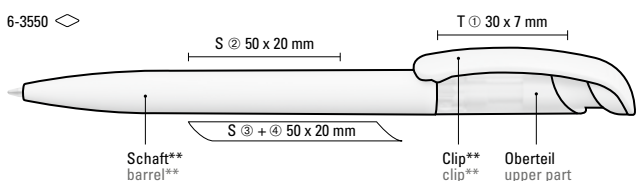

* 06-7527 BIO-MIX: Drücker und Spitze sind aus Bio-Material gefertigt. Der Werkstoff Celluloseacetat entspricht der DIN EN 13432:2000-12 und wird aus europäischen Weichhölzern gewonnen.

* 06-7527 BIO-MIX: Push-button and tip are made of bio material. This material – cellulose acetate – complies with DIN EN 13432:2000-12 and is derived from European softwoods.

** Die Herstellung der Clips und der Schäfte ist aufgrund des besonderen Materials produktionstechnischen Schwankungen unterlegen. Leichte Unterschiede in der Farbe und der Oberfläche (Schlierenbildung) sind möglich.
** The production of the clips and barrels is subject to fluctuations due to the special material. Slight differences in colour and surface (smear formation) are possible.