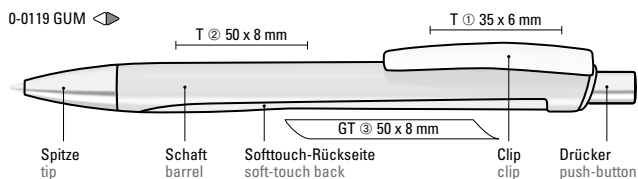

0-0119 GUM (● 8-0855)
0-0119 M GUM (● 8-0855)

Mix n' Match: Ab 2.000 Stück kann das Modell farblich kombiniert werden.

0-0119 GUM: Druckkugelschreiber mit zweigeteiltem Schaft aus gedeckt glänzender Vorderseite und weiß gummierter Softtouch-Rückseite. Clip in gedeckt weiß. Spitze und Drücker silber glanzverchromt.

0-0119 M GUM: Druckkugelschreiber mit zweigeteiltem Schaft, aus gedeckt glänzender Vorderseite und farbig gummierter Softtouch-Rückseite. Metallclip, Spitze und Drücker silber glanzverchromt.

Preis/Stück 0-0119 GUM	0,62 €
Mindestbestellmenge	1.000 Stück
Werbeschlüssel	Schaft T/GT, Clip T
Preis/Stück 0-0119 M GUM	0,76 €
Mindestbestellmenge	1.000 Stück
Werbeschlüssel	Schaft T/GT, Clip L

Mix n' Match: From 2,000 pieces, you can choose any colour combination.

0-0119 GUM: Retractable ballpoint pen with two-part barrel made from opaque glossy front and softtouch surface back in white. Clip in white. Tip and push-button chrome plated.

0-0119 M GUM: Retractable ballpoint pen with two-part barrel made from opaque glossy front and coloured softtouch surface back. Metal clip, tip and push-button chrome plated.

Price/piece 0-0119 GUM	0.62 €
Minimum quantity	1,000 pieces
Advertising code	barrel T/GT, clip T
Price/piece 0-0119 M GUM	0.76 €
Minimum quantity	1,000 pieces
Advertising code	barrel T/GT, clip L