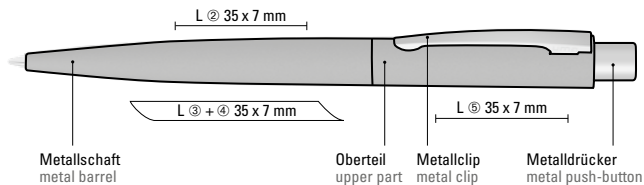

0-9560 STONE ◊

0-9560 STONE:
Metall-Druckkugelschreiber mit nachgestellter Beton- bzw. Steinoptik und Haptik. Metallclip und Drücker matt verchromt.
Preis/Stück 0-9560 STONE 1,98 €
Mindestbestellmenge 300 Stück
Werbeschlüssel Schaft L, Oberteil L

0-9560 STONE:
Metal retractable ballpoint pen with reconstructed concrete or stone optics and haptics. Metal clip and push-button matt chromed.
Price/piece 0-9560 STONE 1.98 €
Minimum quantity 300 pieces
Advertising code barrel L, upper part L