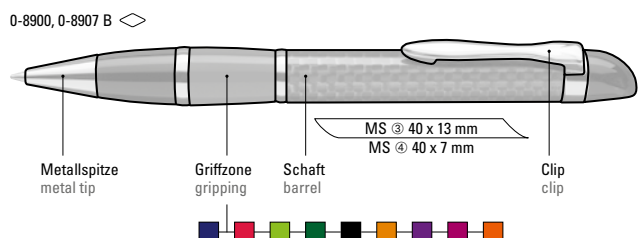

0-8940 C: Carbonfaser Metalldrehkugelschreiber mit zwei eingelassenen silbernen Ringen und Kappe in schwarz. Metallbeschlagteile glanzverchromt.

0-8900: Edler Carbonfaser Metalldrehkugelschreiber mit farbiger Griffzone, flexiblem Metallclip, Metallzierring und Metallspitze glanzverchromt.

0-8907 B: Edler Carbonfaser Metalldrehbleistift (0,7mm) mit farbiger Griffzone, flexiblem Metallclip, Metallzierring und Metallspitze glanzverchromt.

Preis/Stück 0-8940 C	4,94 €
Mindestbestellmenge	100 Stück
Werbeschlüssel	Schaft MS, Kappe MT/L
Preis/Stück 0-8900	7,66 €
Preis/Stück 0-8907 B	8,37 €
Mindestbestellmenge	100 Stück
Werbeschlüssel	Schaft MS

0-8940: Carbon fibre metal twist ballpoint pen with two recessed silver rings and cap in black. Metal fittings chrome plated.

0-8900: Carbon fibre metal twist ballpoint pen with coloured grip zone, flexible metal clip, metal ring and metal tip chrome plated.

0-8907 B: Carbon fibre metal twist pencil (0.7mm) with coloured grip zone, flexible metal clip, metal ring and metal tip chrome plated.

Price/piece 0-8940	4.94 €
Minimum quantity	100 pieces
Advertising code	barrel MS, cap MT/L
Price/piece 0-8900	7.66 €
Price/piece 0-8907 B	8.37 €
Minimum quantity	100 pieces
Advertising code	barrel MS