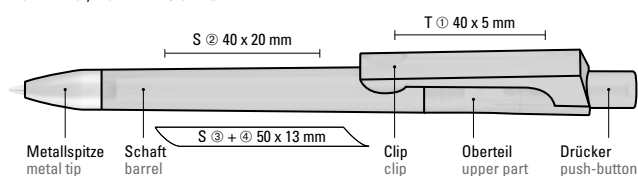

umaBlackForest *Pens*

1-0142 TF-SI, 1-0142 TF KG SI ◀

Mix n' Match: Alle Teile können farblich frei kombiniert werden.

1-0142 TF-SI: Druckkugelschreiber mit transparent gefrosteten Gehäuse und schwere Metallspitze matt verchromt.

1-0142 TF KG SI: Druckkugelschreiber mit transparent gefrosteten Gehäuse und gedeckt mattem Clip in weiß. Schwere Metallspitze matt verchromt.

Preis/Stück 1-0142 TF-SI	0,95 €
Preis/Stück 1-0142 TF KG SI	0,95 €
Mindestbestellmenge	1.000 Stück
Werbeschlüssel	Schaft S ○, Clip T

Mix n' Match: All parts can be colour-combined freely.

1-0142 TF-SI: Retractable ballpoint pen with transparent frosted housing and heavy metal tip matt chromed.

1-0142 TF KG SI: Retractable ballpoint pen with transparent frosted housing and opaque matt clip in white. Heavy metal tip matt chromed.

Price/piece 1-0142 TF-SI	0.95 €
Price/piece 1-0142 TF KG SI	0.95 €
Minimum quantity	1,000 pieces
Advertising code	barrel S ○, clip T