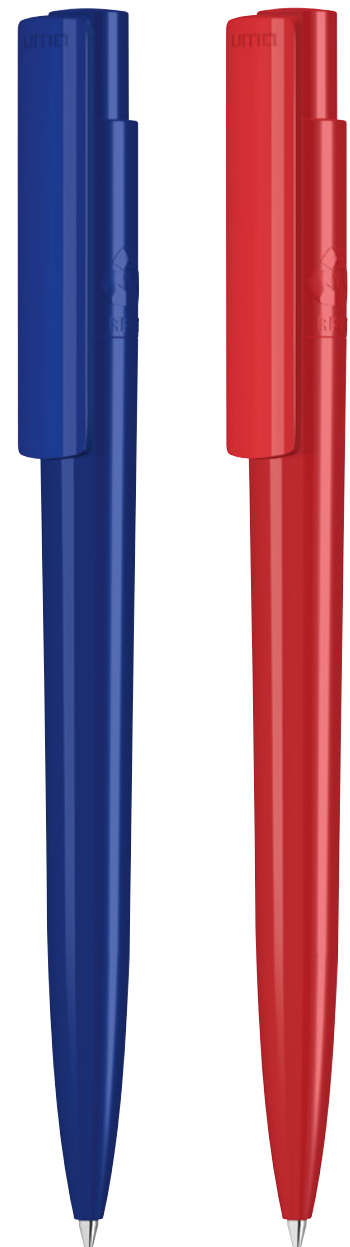

Wirkt gegen Corona - Viren

Das aus recycelten PET-Flaschen in Europa hergestellte rPET-Material eignet sich für langlebigen und nachhaltigen Werbeeinsatz. Der uma RECYCLED PET PEN PRO antibacterial bietet gleichzeitig mehrere Verkaufsargumente: recycelt, umweltverträglich, klimaneutral, antibakteriell und antiviral.

Aufgrund der Besonderheiten des Materials (recyceltes PET-Material) sind produktionstechnische Farbschwankungen gegeben.

The rPET material, which is produced in Europe from recycled PET bottles, is suitable for a durable and sustainable advertisement. The uma RECYCLED PET PEN PRO antibacterial offers several sales arguments: recycled, environmentally friendly, climate-neutral, antibacterial and antiviral.

Due to the special nature of the material (recycled PET material) production-related variations are possible.

Mix n' Match: Ab 2.000 Stück kann das Modell farblich kombiniert werden.

0-2250 ANTIBAC: Druckkugelschreiber aus recyceltem, antibakteriellem und antiviralem rPET in gedeckt glänzendem Gehäuse und Clip. Der nach ISO 22196 und ISO 21702 geprüfte antimikrobielle Zusatz verleiht dem rPET eine antibakterielle und antivirale Wirkung auch gegen Corona-Viren. Die Haftung und Ansiedlung von Bakterien oder Krankheitserregern auf der Oberfläche des Schreibgerätes wird um 99,99% verringert. Der in das rPET Material eingearbeitete antimikrobielle Zusatz kann nicht abgerieben oder abgegeben werden und wirkt über die gesamte Lebensdauer des Schreibgerätes. Eine dauerhafte Reduzierung von Krankheitserregern ist gegeben.

Mix n' Match: From 2,000 pieces, you can choose any colour combination.

0-2250 ANTIBAC: Retractable ballpoint pen made from recycled, antibacterial and antiviral recycled PET material with opaque glossy housing and clip. The ISO 22196 and ISO 21702 tested antimicrobial additive of silver ions gives the rPET material an antibacterial and antiviral effect that reduces the adhesion and settling of bacteria or pathogens on the surface of the writing instrument by 99.99%. The antimicrobial additive incorporated into the rPET material cannot be rubbed off or released and is effective over the entire life of the writing instrument. A permanent reduction of pathogens is given.