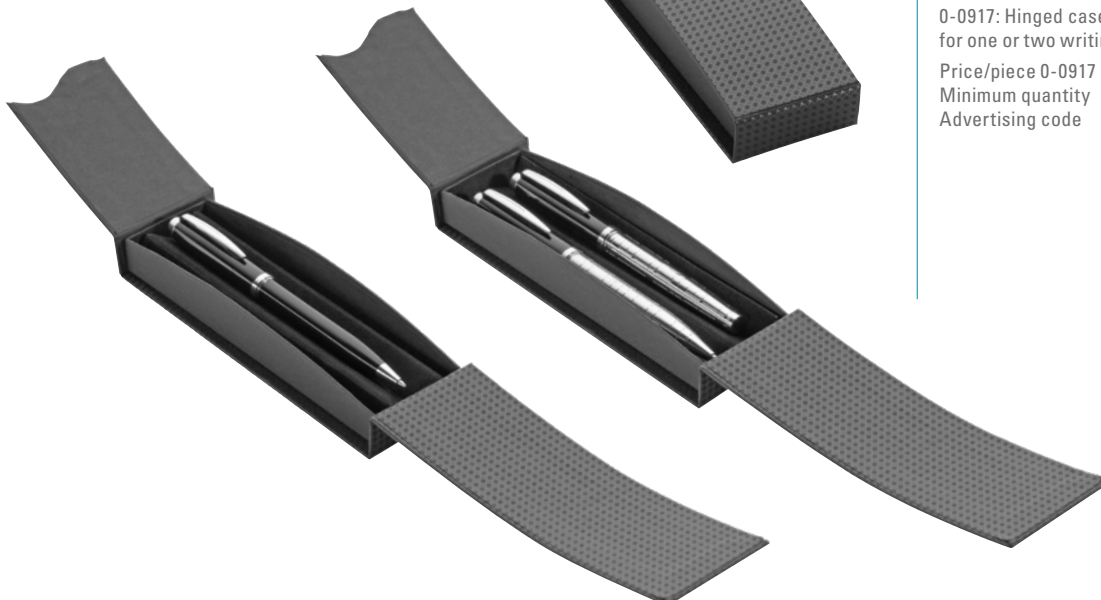

ETUI
0-0911

ETUI
0-0911 W

BESCHREIBUNG
DESCRIPTION

0-0911: Klappetui im Carbonfaser-Look mit Magnetverschluss für ein oder zwei Schreibgeräte. Kartonschuber im Carbonfaser-Look. Auf Anfrage ist der Kartonschuber mit 4c-Gestaltung erhältlich.

0-0911 W: Klappetui in uni weiß oder schwarz mit Magnetverschluss für ein oder zwei Schreibgeräte. Kartonschuber in weiß. Auf Anfrage ist der Kartonschuber mit 4c-Gestaltung erhältlich.

Preis/Stück 0-0911	2,14 €
Mindestmenge	100 Stück
Werbeschlüssel	TT/HD

Preis/Stück 0-0911 W	2,14 €
Mindestmenge	100 Stück
Werbeschlüssel	TT/HD/RD

0-0911: Hinged case with magnetic closure in carbon fibre look for one or two writing instruments. Cardboard slipcase in carbon fibre look. On request the cardboard slipcase is available in a 4c-design.

0-0911 W: Hinged case with magnetic closure in white or black for one or two writing instruments. Cardboard slipcase in white.

On request, the cardboard slipcase is available with a 4c-design.

Price/piece 0-0911	2.14 €
Minimum quantity	100 pieces
Advertising code	TT/HD

Price/piece 0-0911 W	2.14 €
Minimum quantity	100 pieces
Advertising code	TT/HD/RD

0-0911 W ◊

BESCHREIBUNG
DESCRIPTION

0-0917: Klappetui mit Magnetverschluss in schwarz für ein oder zwei Schreibgeräte.

Preis/Stück 0-0917	3,15 €
Mindestbestellmenge	100 Stück
Werbeschlüssel	TT

0-0917: Hinged case with magnetic closure in black for one or two writing instruments.

Price/piece 0-0917	3.15 €
Minimum quantity	100 pieces
Advertising code	TT

0-0917 ◊

ETUI
0-0917