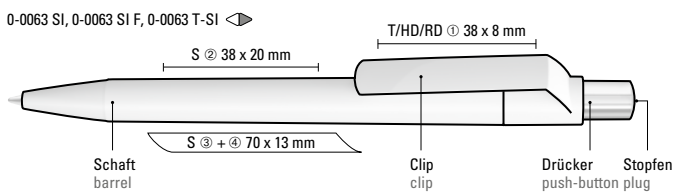

Mix n' Match: Ab 2.000 Stück kann das Modell farblich kombiniert werden.

0-0063 T-SI: Druckkugelschreiber mit transparent glänzendem Gehäuse, silber glänzendem Drücker und farbigem Stopfen.

0-0063 SI GUM: Druckkugelschreiber mit Softtouch-Schaft, gedeckt glänzendem Clip, silber glänzendem Drücker und farbigem Stopfen.

0-0063 KT-SI GUM: Druckkugelschreiber mit Softtouch-Schaft, transparent glänzendem Clip, silber glänzendem Drücker und farbigem Stopfen.

Preis/Stück 0-0063 T-SI 0,65 €
Mindestbestellmenge 1.000 Stück
Werbeschlüssel Schaft S ○, Clip T/HD/RD

Preis/Stück 0-0063 SI GUM 0,88 €
Preis/Stück 0-0063 KT-SI GUM 0,88 €
Mindestbestellmenge 1.000 Stück
Werbeschlüssel Schaft GS, Clip T/HD/RD

Mix n' Match: From 2,000 pieces, you can choose any colour combination.

0-0063 T-SI: Retractable ballpoint pen with transparent housing, push-button silver glossy and coloured plug.

0-0063 SI GUM: Retractable ballpoint pen with softtouch housing, opaque glossy clip, push-button silver glossy and coloured plug.

0-0063 KT-SI GUM: Retractable ballpoint pen with softtouch housing, transparent clip, push-button silver glossy and coloured plug.

Price/piece 0-0063 T-SI 0.65 €
Minimum quantity 1,000 pieces
Advertising code barrel S ○, clip T/HD/RD

Price/piece 0-0063 SI GUM 0.88 €
Price/piece 0-0063 KT-SI GUM 0.88 €
Minimum quantity 1,000 pieces
Advertising code barrel GS, clip T/HD/RD