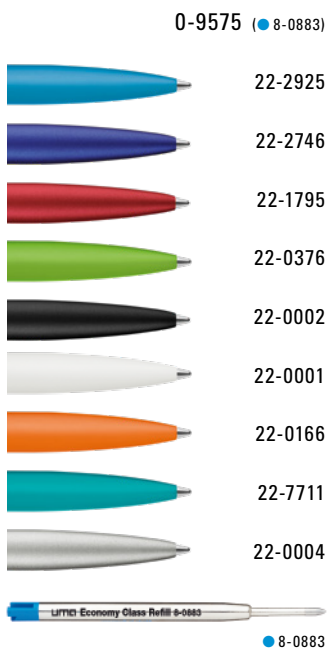

0-9575: Metall-Druckkugelschreiber mit matt lackiertem Aluminiumschaft. Metallclip und Drücker silber glanzverchromt.

Preis/Stück 0-9575 1,11 €
Mindestbestellmenge 300 Stück
Werbeschlüssel Schaft MS/L, Clip L

0-9575: Metal retractable ballpoint pen with matt lacquered aluminium housing. Metal clip and push-button chrome plated.

Price/piece 0-9575 1.11 €
Minimum quantity 300 pieces
Advertising code barrel MS/L, clip L