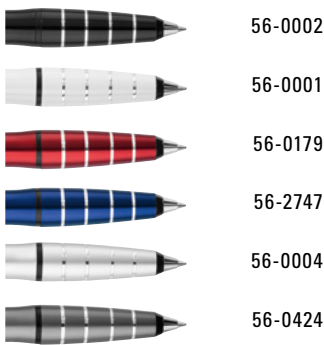

0-2622 (● 8-0894)

Erhältlich für 0-2622 SET
Available for 0-2622 SET

0-2622 SET (● 8-0894)