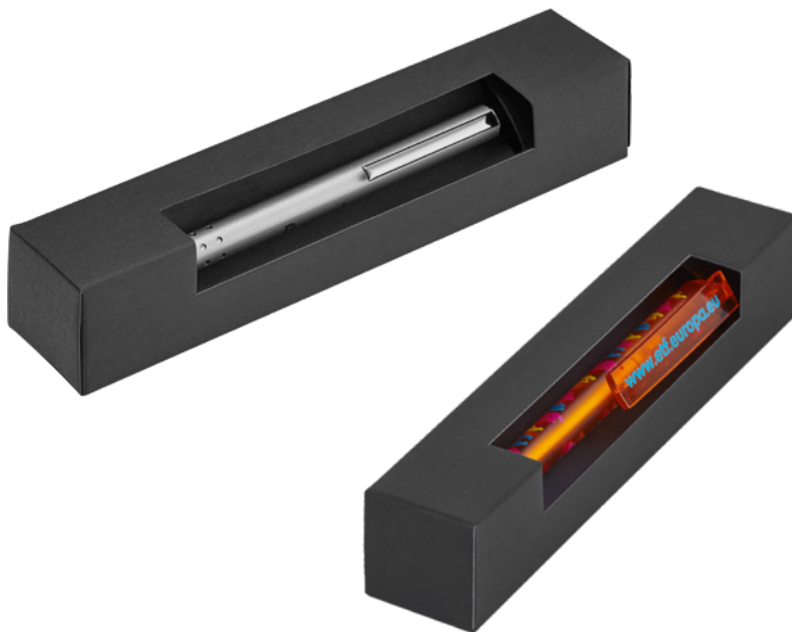

0-0943: Pappstecketui in schwarz mit offenem Sichtfenster auf das Schreibgerät.
Preis/Stück 0-0943 0,83 €
Mindestbestellmenge 100 Stück
Werbeschlüssel TT
0-0943: Cardboard case in black with open window to see the writing instrument.
Price/piece 0-0943 0,83 €
Minimum quantity 100 pieces
Advertising code TT

0-0943 ◊