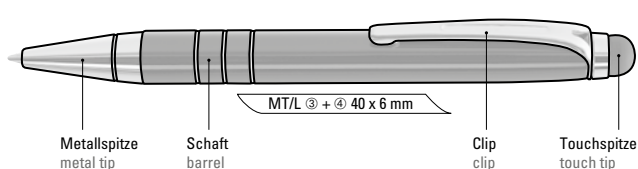

0-2608 S-TO ◊

Länge: ca. 110 mm
Length: approx. 110 mm