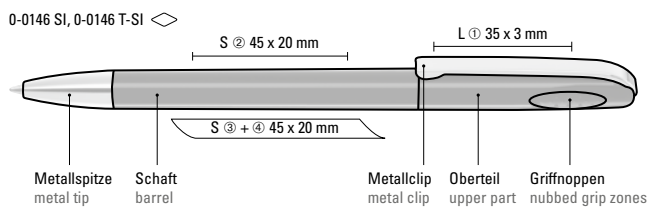

0-0146 SI: Drehkugelschreiber mit glänzend gedecktem Gehäuse, schwerer Metallspitze und Metallclip. Griffnoppen in der Kappe unterstützen den komfortablen Drehmechanismus.

0-0146 T-SI: Drehkugelschreiber mit glänzend transparentem Gehäuse, schwerer Metallspitze und Metallclip. Griffnoppen in der Kappe unterstützen den komfortablen Drehmechanismus.

Preis/Stück 0-0146 SI 0,63 €
Preis/Stück 0-0146 T-SI 0,63 €
Mindestbestellmenge 1.000 Stück
Werbeschlüssel Schaft S, Clip L

0-0146 SI: Twist ballpoint pen with opaque glossy housing, heavy metal tip and metal clip. A nubbed grip zone on the cap supports the comfortable twisting mechanism.

0-0146 T-SI: Twist ballpoint pen with transparent housing, heavy metal tip and metal clip. A nubbed grip zone on the cap supports the comfortable twisting mechanism.

Price/piece 0-0146 SI 0.63 €
Price/piece 0-0146 T-SI 0.63 €
Minimum quantity 1,000 pieces
Advertising code barrel S, clip L