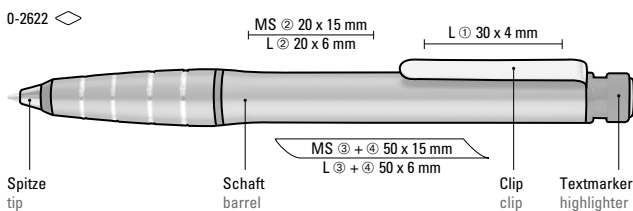

0-2622: Metall-Drehkugelschreiber aus Aluminium mit integriertem gelb schreibenden Textmarker im Schaft. Der Textmarker lässt sich mittels Drehbewegung aus dem Schaft herausnehmen und kann separat genutzt werden.

0-2622: Metal twist ballpoint pen with aluminium housing and integrated yellow writing text marker in the barrel. The highlighter can be twisted out of the barrel and used separately.

0-2622 SET: 2in1-Set - bestehend aus 2in1 Metall-Drehkugelschreiber aus Aluminium mit integriertem gelb schreibenden Textmarker im Schaft, einer Ersatztextmarkerpatrone und einer D1 Mine schwarz-schreibend – im praktischen Etui mit transparentem Kunststoffschuber inkl. Gebrauchsanweisung.

0-2622 SET: 2in1 set - It consists of a 2in1 twist ballpoint pen with aluminium housing and integrated yellow highlighter in the barrel, a replacement highlighter refill and a black D1 refill - in a practical case with transparent plastic slipcase incl. instructions for use.

Preis/Stück 0-2622	1,65 €
Preis/Stück 0-2622 SET	2,51 €
Mindestbestellmenge	300 Stück
Werbeschlüssel	Schaft MS/L, Clip L

Price/piece 0-2622	1.65 €
Price/piece 0-2622 SET	2.51 €
Minimum quantity	300 pieces
Advertising code	barrel MS/L, clip L