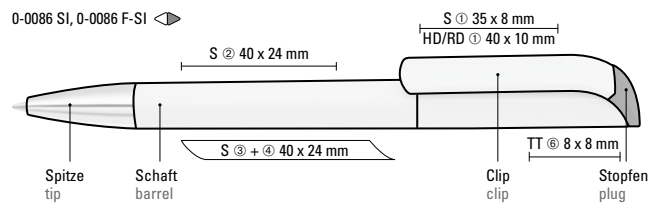

Mix n' Match: Ab 2.000 Stück kann das Modell farblich kombiniert werden.

0-0086 SI: Drehkugelschreiber mit gedeckt glänzendem Gehäuse in weiß, farbig glänzendem Stopfen und Spitze glanzverchromt.

0-0086 F-SI: Drehkugelschreiber mit gedeckt mattem Gehäuse in weiß, farbig glänzendem Stopfen und Spitze silber matt.

Preis/Stück 0-0086 SI	0,78 €
Preis/Stück 0-0086 F-SI	0,78 €
Mindestbestellmenge	1.000 Stück
Werbeschlüssel	Schaft S, Clip S/HD/RD, Stopfen TT

Mix n' Match: From 2,000 pieces, you can choose any colour combination.

0-0086 SI: Twist ballpoint pen with opaque glossy housing in white, coloured plug and tip chrome plated.

0-0086 F-SI: Twist ballpoint pen with opaque matt housing in white, coloured plug and tip silver matt.

Price/piece 0-0086 SI	0.78 €
Price/piece 0-0086 F-SI	0.78 €
Minimum quantity	1,000 pieces
Advertising code	barrel S, clip S/HD/RD, plug TT