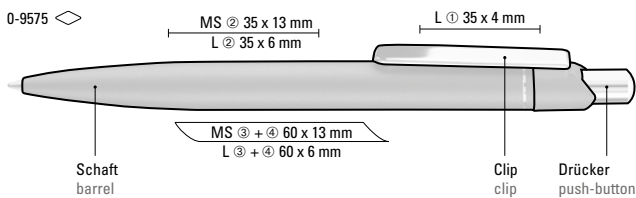

0-9575: Metall-Druckkugelschreiber mit matt lackiertem Aluminiumschaft. Metallclip und Drücker silber glanzverchromt.

Preis/Stück 0-9575 1,11 €
Mindestbestellmenge 300 Stück
Werbeschlüssel Schaft MS/L, Clip L

0-9575: Metal retractable ballpoint pen with matt lacquered aluminium housing. Metal clip and push-button chrome plated.

Price/piece 0-9575 1.11 €
Minimum quantity 300 pieces
Advertising code barrel MS/L, clip L