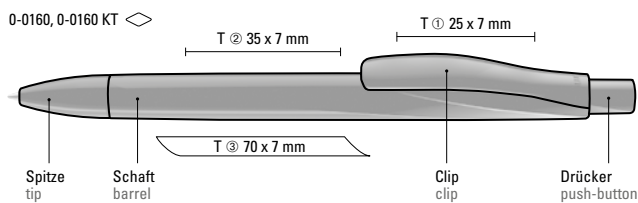

0-0160: Druckkugelschreiber mit geometrisch wechselnder Schaftform und gedeckt glänzendem Gehäuse.

0-0160 KT: Druckkugelschreiber mit geometrisch wechselnder Schaftform und gedeckt glänzendem Gehäuse, Clip und Drücker transparent glänzend.

Preis/Stück 0-0160 0,41 €
Preis/Stück 0-0160 KT 0,41 €
Mindestbestellmenge 1.000 Stück
Werbeschlüssel Schaft T, Clip T

0-0160: Retractable ballpoint pen with geometric changes in the barrel and opaque glossy housing.

0-0160 KT: Retractable ballpoint pen with geometric changes in the barrel and opaque glossy housing, clip and push-button transparent.

Price/piece 0-0160 0.41 €
Price/piece 0-0160 KT 0.41 €
Minimum quantity 1,000 pieces
Advertising code barrel T, clip T