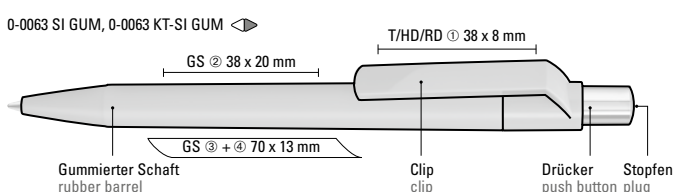

Mix n' Match: Ab 2.000 Stück kann das Modell farblich kombiniert werden.

0-0063 T-SI: Druckkugelschreiber mit transparent glänzendem Gehäuse, silber glänzendem Drücker und farbigem Stopfen.

0-0063 SI GUM: Druckkugelschreiber mit Softtouch-Schaft, gedeckt glänzendem Clip, silber glänzendem Drücker und farbigem Stopfen.

0-0063 KT-SI GUM: Druckkugelschreiber mit Softtouch-Schaft, transparent glänzendem Clip, silber glänzendem Drücker und farbigem Stopfen.

Preis/Stück 0-0063 T-SI 0,65 €
Mindestbestellmenge 1.000 Stück
Werbeschlüssel Schaft S ○, Clip T/HD/RD

Preis/Stück 0-0063 SI GUM 0,88 €
Preis/Stück 0-0063 KT-SI GUM 0,88 €
Mindestbestellmenge 1.000 Stück
Werbeschlüssel Schaft GS, Clip T/HD/RD

Mix n' Match: From 2,000 pieces, you can choose any colour combination.

0-0063 T-SI: Retractable ballpoint pen with transparent housing, push-button silver glossy and coloured plug.

0-0063 SI GUM: Retractable ballpoint pen with softtouch housing, opaque glossy clip, push-button silver glossy and coloured plug.

0-0063 KT-SI GUM: Retractable ballpoint pen with softtouch housing, transparent clip, push-button silver glossy and coloured plug.

Price/piece 0-0063 T-SI 0.65 €
Minimum quantity 1,000 pieces
Advertising code barrel S ○, clip T/HD/RD

Price/piece 0-0063 SI GUM 0.88 €
Price/piece 0-0063 KT-SI GUM 0.88 €
Minimum quantity 1,000 pieces
Advertising code barrel GS, clip T/HD/RD