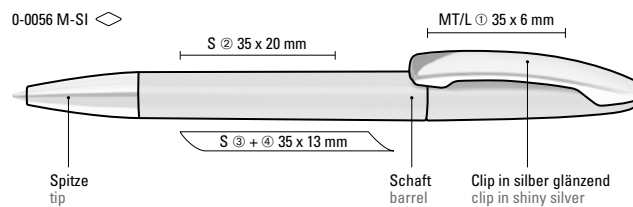

Antibakterielle
Variante
ICON GREEN
Seite/page 51

Mix n' Match: Ab 2.000 Stück kann das Modell farblich kombiniert werden.

0-0056 SI: Drehkugelschreiber mit gedeckt glänzendem Gehäuse und Spitze glanzverchromt.

0-0056 M-SI: Drehkugelschreiber mit gedeckt glänzendem Gehäuse, Metallclip und Spitze glanzverchromt.

Preis/Stück 0-0056 SI	0,76 €
Mindestbestellmenge	1.000 Stück
Werbeschlüssel	Schaft S, Clip T
Preis/Stück 0-0056 M-SI	1,09 €
Mindestbestellmenge	1.000 Stück
Werbeschlüssel	Schaft S, Clip MT/L

Mix n' Match: From 2,000 pieces, you can choose any colour combination.

0-0056 SI: Twist ballpoint pen with opaque glossy housing and tip chrome plated.

0-0056 M-SI: Twist ballpoint pen with opaque glossy housing, metal clip and tip chrome plated.

Price/piece 0-0056 SI	0.76 €
Minimum quantity	1,000 pieces
Advertising code	barrel S, clip T
Price/piece 0-0056 M-SI	1.09 €
Minimum quantity	1,000 pieces
Advertising code	barrel S, clip MT/L