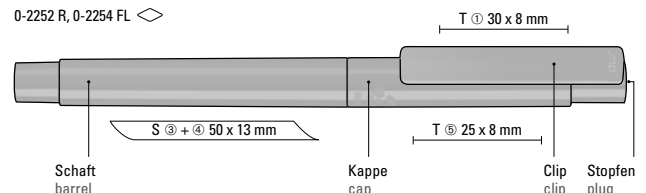

0-2254 FL: Fineliner mit Gehäuse aus recyceltem PET-Material in gedeckt glänzend weiß oder schwarz. Stopfen in den 12 möglichen Schreibfarben.

Preis/Stück 0-2252 R 1,01 €
Preis/Stück 0-2254 FL 1,01 €
Mindestbestellmenge 1.000 Stück
Werbeschlüssel Schaft S, Clip T, Kappe T

The rPET material, which is produced in Europe from recycled PET bottles, is suitable for a durable and sustainable advertisement. Thanks to the European and climate-neutral production, the uma RECYCLED PET PEN PRO makes an additional sustainable contribution to the protection of the environment.

0-2252 R: Rollerball with opaque glossy housing in white or black made from recycled PET material. Plug in 8 possible writing colours.

0-2254 FL: Fineliner with opaque glossy housing in white or black made from recycled PET material. Plug in 12 possible writing colours.

Price/piece 0-2252 R 1,01 €
Price/piece 0-2254 FL 1,01 €
Minimum quantity 1,000 pieces
Advertising code barrel S, clip T, cap T

0-2252 R

0-2254 FL

0-2252 R

57-0002

57-0001

Tintenleitsystem/ink flow system

57-0298

57-0662

57-0200

57-0361

57-0002

57-2607

57-0233

57-0021

0-2254 FL

57-0002

57-0001

Tintenleitsystem/ink flow system

57-0298

57-0662

57-0200

57-7492

57-0361

57-0002

57-7527

57-0012

57-2607

57-0233

57-0021

57-0478

0-2252 R, 0-2254 FL ◊