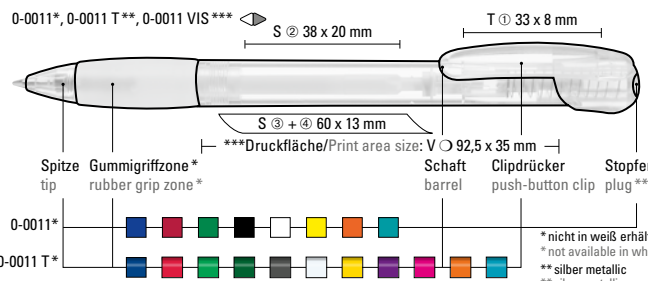

* nicht in weiß erhältlich
* not available in white
** silber metallic
** silver metallic