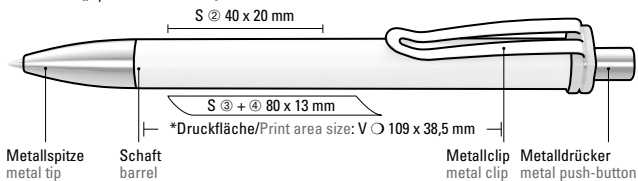

0-0136 SI ◀, 0-0136 SI VIS* ▶