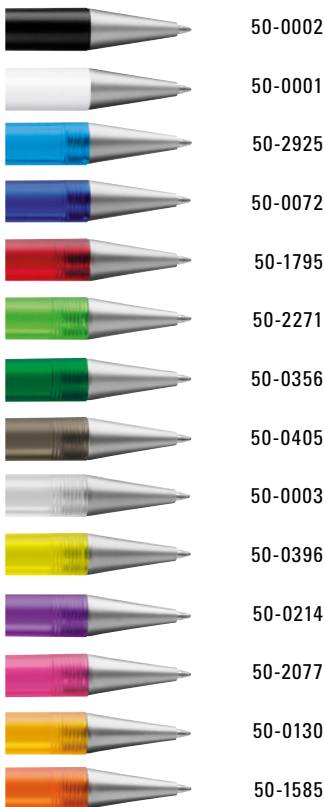

0-8600 (● 8-0856)
0-8607 B (0,7 mm)