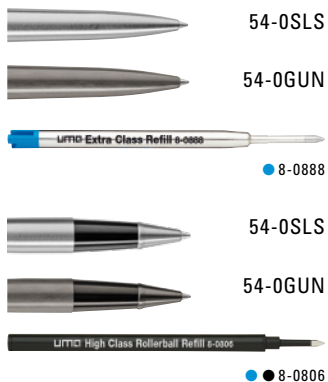

0-9160 M (● 8-0888)
0-9162 MR (● 8-0806)