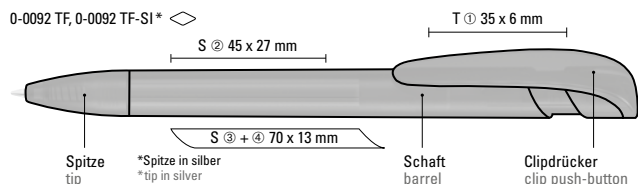

UMA FlowMotion®

Mit der neuen uma FlowMotion® Schreibtechnologie. Siehe Seite 305.
With the new uma FlowMotion® writing technology. See on page 305.