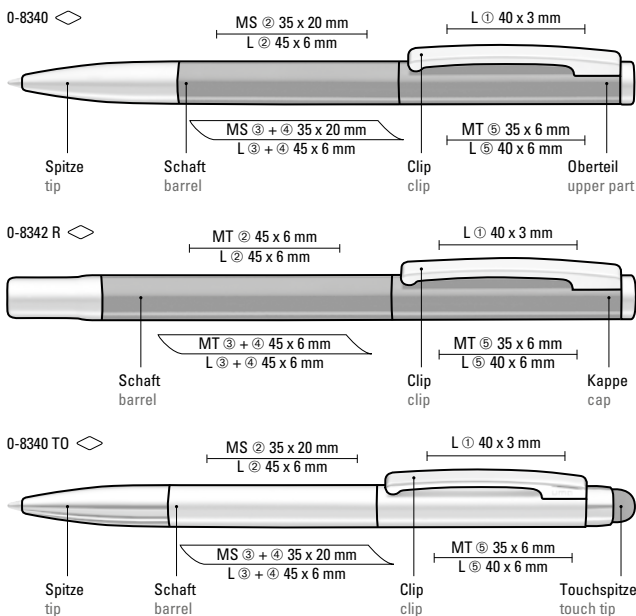

0-8340: Metall-Drehkugelschreiber mit gefedertem Clip. Oberfläche in silber matt mit glänzenden Beschlagteilen oder schwarz bzw. weiß glänzend mit matten Beschlägen.

0-8342 R: Metall-Rollerball mit gefedertem Clip. Oberfläche in silber matt mit glänzenden Beschlagteilen oder schwarz bzw. weiß glänzend mit matten Beschlägen.

0-8340 TO: Metall-Drehkugelschreiber mit gefedertem Clip. Oberfläche in silber matt mit glänzenden Beschlagteilen. Touchfunktion im Oberteil.

0-8340: Metal twist ballpoint pen with spring-mounted clip. Surface in matt silver and glossy chrome fittings, glossy black or white with matt fittings.

0-8342 R: Metal rollerball with spring-mounted clip. Surface in matt silver and glossy chrome fittings, matt black or glossy white with matt fittings.

0-8340 TO: Metal twist ballpoint pen with spring-mounted clip. Surface in matt silver, glossy chrome fittings. Black rubber ball with integrated touch screen control.

Preis/Stück 0-8340 2,05 €
Preis/Stück 0-8340 TO 2,48 €
Mindestbestellmenge 300 Stück
Werbeschlüssel Schaft MS/L, Clip L, Oberteil MT/L

Preis/Stück 0-8342 R 2,79 €
Mindestbestellmenge 300 Stück
Werbeschlüssel Schaft MT/L, Clip L, Kappe MT/L

Price/piece 0-8340 2.05 €
Price/piece 0-8340 TO 2.48 €
Minimum quantity 300 pieces
Advertising code barrel MS/L, clip L, upper part MT/L

Price/piece 0-8342 R 2.79 €
Minimum quantity 300 pieces
Advertising code barrel MT/L, clip L, cap MT/L