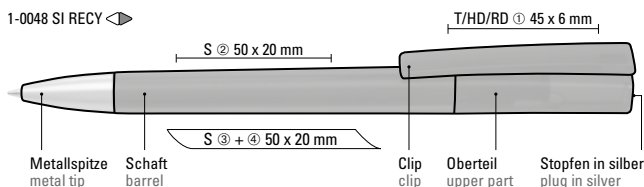

1-0048 SI RECY: Drehkugelschreiber mit gedeckt mattem Gehäuse aus 100% recyceltem Post-Consumer-Kunststoff. Metallspitze matt verchromt. Stopfen optional in verschiedenen gedeckten Farben oder silber (Standard ABS) erhältlich.

Preis/Stück 1-0048 RECY
Mindestbestellmenge
Werbeschlüssel

1,01 €
1.000 Stück
Schaft S $\varnothing$,
Clip T/HD/RD

1-0048 SI RECY: Twist ballpoint pen with opaque matt housing made from 100% recycled post-consumer plastic. Metal tip matt chromed. Plugs optionally available in various matt colours or silver (standard ABS).

Price/piece 1-0048 RECY
Minimum quantity
Advertising code

1.01 €
1,000 pieces
barrel S $\varnothing$,
clip T/HD/RD