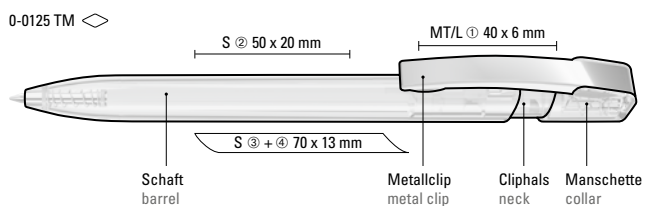

0-0125 TM: Druckkugelschreiber mit transparent glänzendem Gehäuse und flexiblem Metallclip glanzverchromt.

0-0125 TM-SI: Druckkugelschreiber mit transparent glänzendem Gehäuse, flexiblem Metallclip und schwerer Metallspitze glanzverchromt.

Preis/Stück 0-0125 TM 0,63 €
Preis/Stück 0-0125 TM-SI 0,78 €
Mindestbestellmenge 1.000 Stück
Werbeschlüssel Schaft S, Clip MT/L

0-0125 TM: Retractable ballpoint pen with transparent housing and flexible metal clip chrome plated.

0-0125 TM-SI: Retractable ballpoint pen with transparent housing, flexible metal clip and heavy metal tip chrome plated.

Price/piece 0-0125 TM 0.63 €
Price/piece 0-0125 TM-SI 0.78 €
Minimum quantity 1,000 pieces
Advertising code barrel S, clip MT/L