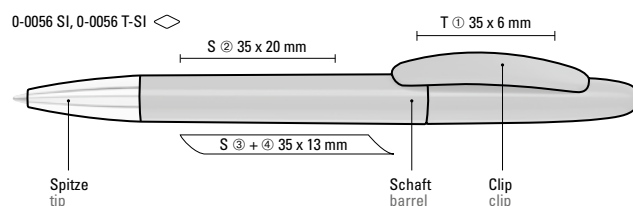

Antibakterielle
Variante
ICON GREEN
Seite/page 51

Mix n' Match: Ab 2.000 Stück kann das Modell farblich kombiniert werden.

0-0056 SI: Drehkugelschreiber mit gedeckt glänzendem Gehäuse und Spitze glanzverchromt.

0-0056 M-SI: Drehkugelschreiber mit gedeckt glänzendem Gehäuse, Metallclip und Spitze glanzverchromt.

Preis/Stück 0-0056 SI	0,76 €
Mindestbestellmenge	1.000 Stück
Werbeschlüssel	Schaft S, Clip T
Preis/Stück 0-0056 M-SI	1,09 €
Mindestbestellmenge	1.000 Stück
Werbeschlüssel	Schaft S, Clip MT/L

Mix n' Match: From 2,000 pieces, you can choose any colour combination.

0-0056 SI: Twist ballpoint pen with opaque glossy housing and tip chrome plated.

0-0056 M-SI: Twist ballpoint pen with opaque glossy housing, metal clip and tip chrome plated.

Price/piece 0-0056 SI	0.76 €
Minimum quantity	1,000 pieces
Advertising code	barrel S, clip T
Price/piece 0-0056 M-SI	1.09 €
Minimum quantity	1,000 pieces
Advertising code	barrel S, clip MT/L