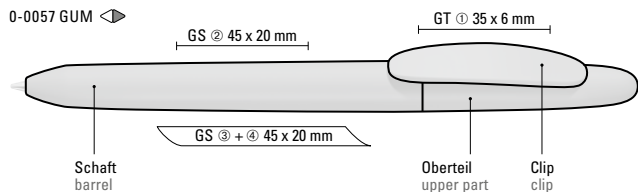

POST-CONSUMER
RECYCLED PLASTIC

Recycelte Variante

ICONIC RECY

Seite / page 61

0-0057 GUM ◀▶