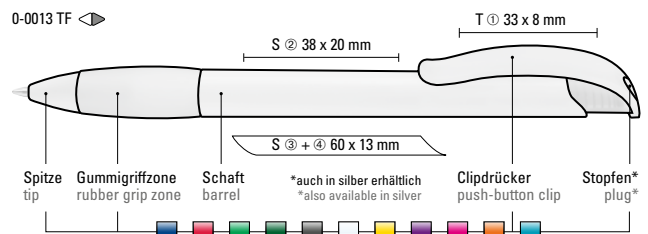

* nicht in weiß erhältlich
* not available in white
** silber metallic
** silver metallic