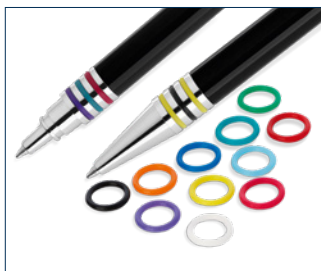

Bereits ab 300 Stück können die Ringe farblich kombiniert werden.

You may choose any colour combination for the three rings for orders over 300 units.