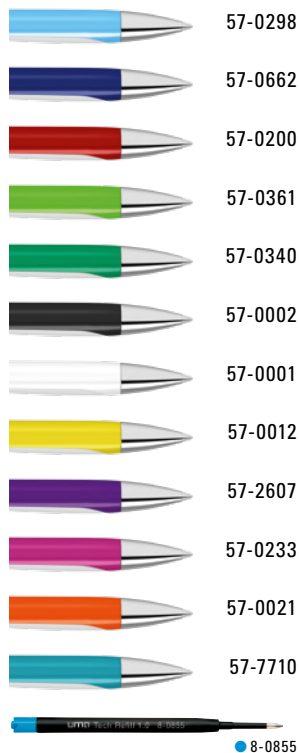

0-0119 GUM (● 8-0855)
0-0119 M GUM (● 8-0855)

Mix n' Match: Ab 2.000 Stück kann das Modell farblich kombiniert werden.

0-0119 GUM: Druckkugelschreiber mit zweigeteiltem Schaft aus gedeckt glänzender Vorderseite und weiß gummierter Softtouch-Rückseite. Clip in gedeckt weiß. Spitze und Drücker silber glanzverchromt.

0-0119 M GUM: Druckkugelschreiber mit zweigeteiltem Schaft, aus gedeckt glänzender Vorderseite und farbig gummierter Softtouch-Rückseite. Metallclip, Spitze und Drücker silber glanzverchromt.

Preis/Stück 0-0119 GUM	0,62 €
Mindestbestellmenge	1.000 Stück
Werbeschlüssel	Schaft T/GT, Clip T
Preis/Stück 0-0119 M GUM	0,76 €
Mindestbestellmenge	1.000 Stück
Werbeschlüssel	Schaft T/GT, Clip L

Mix n' Match: From 2,000 pieces, you can choose any colour combination.

0-0119 GUM: Retractable ballpoint pen with two-part barrel made from opaque glossy front and softtouch surface back in white. Clip in white. Tip and push-button chrome plated.

0-0119 M GUM: Retractable ballpoint pen with two-part barrel made from opaque glossy front and coloured softtouch surface back. Metal clip, tip and push-button chrome plated.

Price/piece 0-0119 GUM	0.62 €
Minimum quantity	1,000 pieces
Advertising code	barrel T/GT, clip T
Price/piece 0-0119 M GUM	0.76 €
Minimum quantity	1,000 pieces
Advertising code	barrel T/GT, clip L