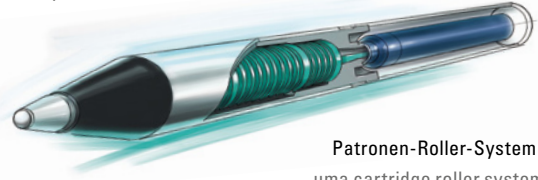

Das **uma Patronen-Roller-System** ist die innovative Basis für neuartige Tintenroller-Schreibgeräte in Premium-Qualität. Dank seiner speziell entwickelten, verschleißarmen Kugelspitze punktet es mit einer bisher unerreichten Langlebigkeit und arbeitet nach dem Prinzip des Füllhalters und kann mit Standard-Tintenpatronen nachgefüllt werden. Die Schreibspitze mit TC-Kugel (0,7 mm) wird also immer wieder verwendet und nicht weggeworfen. So sind, mit dem **uma Patronen-Roller-System** ausgestattete Schreibgeräte nicht nur sehr wirtschaftlich, sondern auch in besonderem Maße umweltfreundlich.

uma cartridge roller system

The **uma cartridge rollerball system** is the innovative foundation for new types of rollerball writing instruments in premium quality. Due to its specially developed, low-wear ball tip, it scores with an unprecedented durability and works on the principle of the foundation pen and can be refilled with standard ink cartridges. The writing tip with TC ball (0.7 mm) is therefore used over and over again and not thrown away. Thus, writing instruments equipped with the **uma cartridge rollerball system** are not only very economical, but also particularly environmentally friendly.

uma Tintenpatrone, 8-0891

Tintenpatronen für das Patronen-Rollerball-System oder für Füllfederhalter.

uma cartridges for the uma cartridge roller system or for the fountain pens.

Patronen-Roller-System/
uma cartridge roller system

uma Tintenleitsystem

Das **uma Tintenleitsystem** bietet die Lösung für verschiedene Schreibsysteme in gleichen Modellgehäusen. Ein Tank für Rollerball-, Highlighter- oder Fineliner-Paste in Kombination mit dem innovativen uma Tintenleitsystem ergibt eine höchst flexible Lösung für individuellen Schreibkomfort. Alle verwendeten Pasten sind nach EN-71-3, ASTM D-4236 produziert. Kein Anstechen und eine lange „Cap off“ Zeit versprechen sofortigen und anhaltenden Schreibgenuss. Alle uma Tintenleitsysteme können nachbestellt werden und sind im Schreibgerät einfach auszutauschen. Schreiben und markieren wird so zur „Never Ending Story“.

uma ink transfer system

The **uma ink flow system** offers the solution for different writing systems in the same model. A tank for rollerball, highlighter or fineliner paste in combination with the innovative uma ink guiding system provides a highly flexible solution for individual writing comfort. All pastes used are produced according to EN-71-3, ASTM D-4236. No piercing and a long "cap off" time promise immediate and lasting writing pleasure. All uma ink systems can be reordered and are easy to replace in the writing instrument. Writing and marking becomes a "Never Ending Story".

Tintenleitsystem LIQEO Highlighter, 8-0820

Tintenleitsystem für Flüssighighlighter LIQEO mit integriertem Flüssigkeitstank. Das Highlightersystem ist ohne Pumpen oder Anstechen sofort einsatzfähig. Die Documental® Highlighterpaste garantiert bessere Schreibqualität – höhere Leuchtkraft – längere Schreibdauer und ist umweltfreundlicher als herkömmliche Tamponhighlighter, sowie produziert nach EN-71-3, ASTM D-4236.

Ink flow system for liquid highlighter LIQEO with integrated liquid tank. The highlighter system can be used immediately without pumping or injection. The Documental® highlighter paste guarantees better writing quality – higher luminosity – longer writing duration and is more environmentally friendly than conventional tampon highlighters. It is also produced according to EN-71-3, ASTM D-4236.