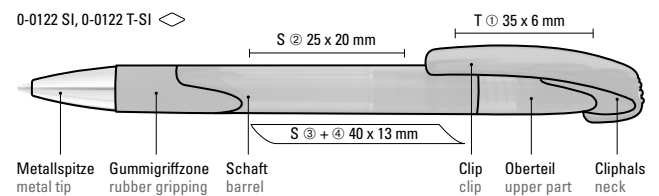

Farb-Code/Minen
Colour code/Refills

0-0122 SI (● 8-0855)

50-0280

50-7621

50-0340

50-0011

50-0423

50-0002

● 8-0855

0-0122 T-SI (● 8-0856)

50-2925

50-0072

50-1795

50-2271

50-0356

50-0405

50-0003

50-0396

50-2077

50-0214

50-0130

50-1585

50-0326

50-0483

● 8-0856

0-0122 SI: Druckkugelschreiber mit gedeckt glänzendem Gehäuse, Gummigriffzone und schwerer Metallspitze glanzverchromt.

0-0122 T-SI: Druckkugelschreiber mit transparent glänzendem Gehäuse, Gummigriffzone und schwerer Metallspitze glanzverchromt.

Preis/Stück 0-0122 SI 0,71 €

Preis/Stück 0-0122 T-SI 0,71 €

Mindestbestellmenge 1.000 Stück

Werbeschlüssel Schaft S, Clip T

0-0122 SI: Retractable ballpoint pen with opaque glossy housing, rubber grip zone and heavy metal tip chrome plated.

0-0122 T-SI: Retractable ballpoint pen with transparent housing, rubber grip zone and heavy metal tip chrome plated.

Price/piece 0-0122 SI 0.71 €

Price/piece 0-0122 T-SI 0.71 €

Minimum quantity 1,000 pieces

Advertising code barrel S, clip T

0-0122 SI, 0-0122 T-SI ◊