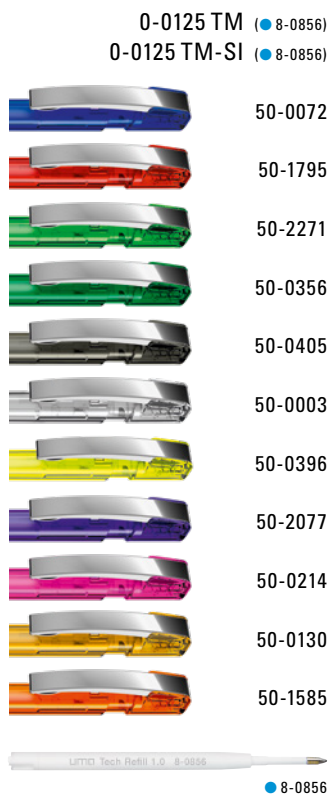

0-0125 TM: Druckkugelschreiber mit transparent glänzendem Gehäuse und flexiblem Metallclip glanzverchromt.

0-0125 TM-SI: Druckkugelschreiber mit transparent glänzendem Gehäuse, flexiblem Metallclip und schwerer Metallspitze glanzverchromt.

Preis/Stück 0-0125 TM 0,63 €
Preis/Stück 0-0125 TM-SI 0,78 €
Mindestbestellmenge 1.000 Stück
Werbeschlüssel Schaft S, Clip MT/L

0-0125 TM: Retractable ballpoint pen with transparent housing and flexible metal clip chrome plated.

0-0125 TM-SI: Retractable ballpoint pen with transparent housing, flexible metal clip and heavy metal tip chrome plated.

Price/piece 0-0125 TM 0.63 €
Price/piece 0-0125 TM-SI 0.78 €
Minimum quantity 1,000 pieces
Advertising code barrel S, clip MT/L