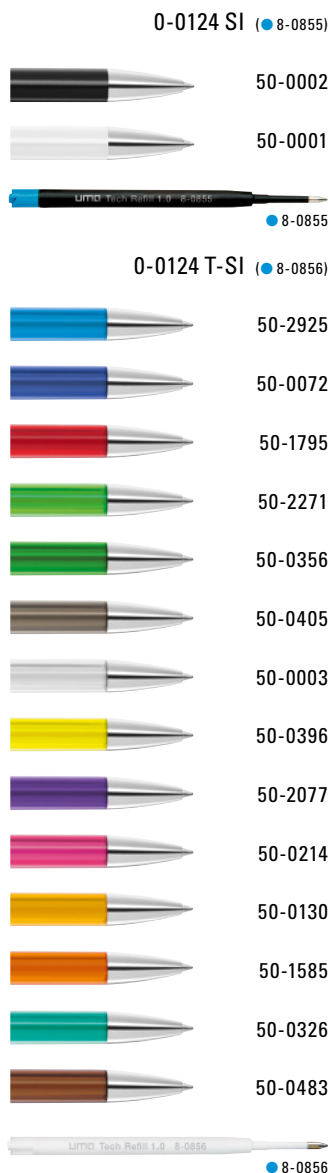

0-0124 SI: Druckkugelschreiber mit gedeckt glänzendem Gehäuse, Metalldrücker und schwerer Metallspitze glanzverchromt.

0-0124 T-SI: Druckkugelschreiber mit transparent glänzendem Gehäuse, Metalldrücker und schwerer Metallspitze glanzverchromt.

Preis/Stück 0-0124 SI 0,76 €
Preis/Stück 0-0124 T-SI 0,76 €
Mindestbestellmenge 1.000 Stück
Werbeschlüssel Schaft S, Clip T

0-0124 SI: Retractable ballpoint pen with opaque glossy housing, heavy metal tip and metal push-button chrome plated.

0-0124 T-SI: Retractable ballpoint pen with transparent housing, heavy metal tip and metal push-button chrome plated.

Price/piece 0-0124 SI 0.76 €
Price/piece 0-0124 T-SI 0.76 €
Minimum quantity 1,000 pieces
Advertising code barrel S, clip T