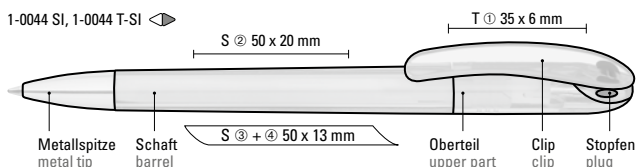

1-0044 SI (●● 8-0855)

1-0044 T-SI (●● 8-0856)

Stopfen/plug

1-0044 SI: Drehkugelschreiber mit gedeckt glänzendem Gehäuse in schwarz oder weiß und farbigem Stopfen. Schwere Metallspitze glanzverchromt.

1-0044 T-SI: Drehkugelschreiber mit transparent glänzendem Gehäuse und farbigem Stopfen. Schwere Metallspitze glanzverchromt.

Preis/Stück 1-0044 SI 0,96 €
Preis/Stück 1-0044 T-SI 0,96 €
Mindestbestellmenge 1.000 Stück
Werbeschlüssel Schaft S ○, Clip T

1-0044 SI: Twist ballpoint pen with opaque glossy housing in black or white and coloured plug. Heavy metal tip chrome plated.

1-0044 T-SI: Twist ballpoint pen with transparent housing and coloured plug. Heavy metal tip chrome plated.

Price/piece 1-0044 SI 0.96 €
Price/piece 1-0044 T-SI 0.96 €
Minimum quantity 1,000 pieces
Advertising code barrel S ○, clip T

umaBlackForest
Pens