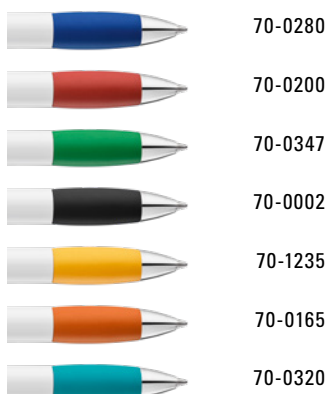

0-0112 SI (● 8-0877)

70-0280

70-0200

70-0347

70-0002

70-1235

70-0165

70-0320

● 8-0877