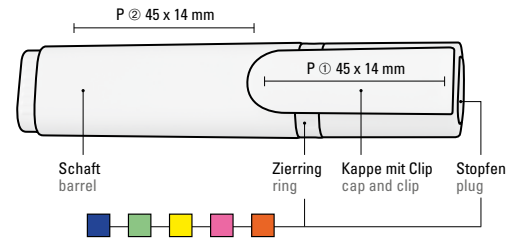

**BESCHREIBUNG
DESCRIPTION**

0-0200: Textmarker mit Kunststoffgehäuse, Kappe und Clip in weiß. Mundstück mit Zierring und Stopfen in der Schreibfarbe. Standardfarben gelb, grün, magenta.

0-0200/2: Textmarker 2er-Set aus den Standardfarben in transparentem Stecketui.

Preis/Stück 0-0200 0,53 €
Mindestbestellmenge 500 Stück
Werbeschlüssel Schaft P, Clip P

Preis/Stück 0-0200/2 1,51 €
Mindestbestellmenge 300 Stück
Werbeschlüssel Schaft P, Clip P

0-0200: Highlighter with plastic housing, cap and clip in white. Section with ring and plug in writing colour. Standard colours are yellow, green, magenta.

0-0200/2: Highlighter set of 2 from the standard colours in transparent slip in case.

Price/piece 0-0200 0.53 €
Minimum quantity 500 pieces
Advertising code barrel P, clip P

Price/piece 0-0200/2 1.51 €
Minimum quantity 300 pieces
Advertising code barrel P, clip P

0-0200 ◊