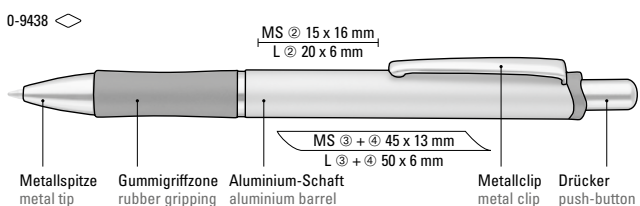

0-9438: Metall-Druckkugelschreiber mit lackiertem Aluminiumschaft. Schwarzer Gummigriffzone und Metallclip.

0-9415: Metall-Druckkugelschreiber mit Schaft, Drücker, Clip und Spitze glanzverchromt. Große, farbige Gummigriffzone.

Preis/Stück 0-9438 1,28 €
Preis/Stück 0-9415 1,05 €
Mindestbestellmenge 300 Stück
Werbeschlüssel Schaft MS/L

0-9438: Metal retractable ballpoint pen with lacquered aluminum barrel. Black rubber grip zone and metal clip.

0-9415: Metal retractable ballpoint pen with barrel, push-button, clip and tip chrome plated. Large coloured rubber grip zone.

Price/piece 0-9438 1.28 €
Price/piece 0-9415 1.05 €
Minimum quantity 300 pieces
Advertising code barrel MS/L