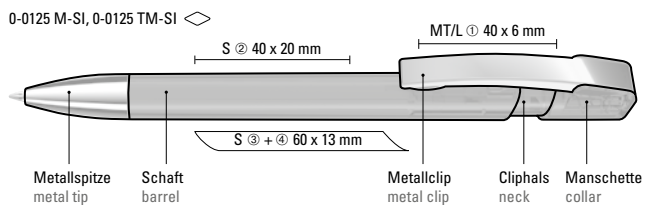

0-0125 TM: Druckkugelschreiber mit transparent glänzendem Gehäuse und flexiblem Metallclip glanzverchromt.

0-0125 TM-SI: Druckkugelschreiber mit transparent glänzendem Gehäuse, flexiblem Metallclip und schwerer Metallspitze glanzverchromt.

Preis/Stück 0-0125 TM 0,63 €
Preis/Stück 0-0125 TM-SI 0,78 €
Mindestbestellmenge 1.000 Stück
Werbeschlüssel Schaft S, Clip MT/L

0-0125 TM: Retractable ballpoint pen with transparent housing and flexible metal clip chrome plated.

0-0125 TM-SI: Retractable ballpoint pen with transparent housing, flexible metal clip and heavy metal tip chrome plated.

Price/piece 0-0125 TM 0.63 €
Price/piece 0-0125 TM-SI 0.78 €
Minimum quantity 1,000 pieces
Advertising code barrel S, clip MT/L