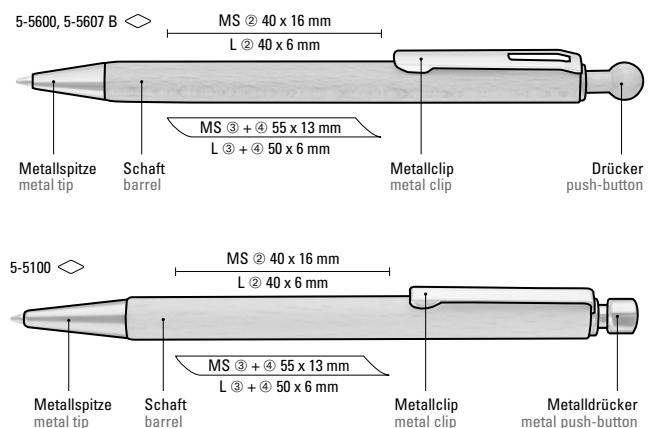

5-5607 B: Holz-Druckbleistift (0,7mm) mit Holz-Kugeldrucker, Metallclip und Metallspitze silber glänzend. Schaft und Drucker aus schutzlackiertem PEFC-zertifiziertem Buchenholz.

5-5100: Holz-Druckkugelschreiber mit Metalldrucker, Metallclip und Metallspitze silber glänzend. Schaft aus schutzlackiertem PEFC-zertifiziertem Buchenholz.

Preis/Stück 5-5600	1,94 €
Preis/Stück 5-5607 B	2,36 €
Preis/Stück 5-5100	2,85 €
Mindestbestellmenge	300 Stück
Werbeschlüssel	Schaft MS/L

5-5600: Wooden retractable ballpoint pen with wooden ball-button, metal clip and metal tip silver glossy. Barrel and push-button made from PEFC certified beechwood with protective varnish coating.

5-5607 B: Wooden mechanical pencil (0.7mm) with wooden ball-button, metal clip and metal tip silver glossy. Barrel and push-button made from PEFC certified beechwood with protective varnish coating.

5-5100: Wooden retractable ballpoint pen with metal push-button, metal clip and metal tip silver glossy. Barrel made from PEFC certified beechwood with protective varnish coating.

Price/piece 5-5600	1.94 €
Price/piece 5-5607	2.36 €
Price/piece 5-5100	2.85 €
Minimum quantity	300 pieces
Advertising code	barrel MS/L

Klimaneutral
Schreibgerät
ClimatePartner.com/13223-1907-1003