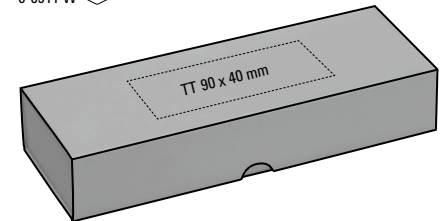

0-0911: Klappetui im Carbonfaser-Look mit Magnetverschluss für ein oder zwei Schreibgeräte. Kartonschuber im Carbonfaser-Look. Auf Anfrage ist der Kartonschuber mit 4c-Gestaltung erhältlich.

0-0911 W: Klappetui in uni weiß oder schwarz mit Magnetverschluss für ein oder zwei Schreibgeräte. Kartonschuber in weiß. Auf Anfrage ist der Kartonschuber mit 4c-Gestaltung erhältlich.

Preis/Stück 0-0911	2,14 €
Mindestmenge	100 Stück
Werbeschlüssel	TT/HD

Preis/Stück 0-0911 W	2,14 €
Mindestmenge	100 Stück
Werbeschlüssel	TT/HD/RD

0-0911: Hinged case with magnetic closure in carbon fibre look for one or two writing instruments. Cardboard slipcase in carbon fibre look. On request the cardboard slipcase is available in a 4c-design.

0-0911 W: Hinged case with magnetic closure in white or black for one or two writing instruments. Cardboard slipcase in white.

On request, the cardboard slipcase is available with a 4c-design.

Price/piece 0-0911	2.14 €
Minimum quantity	100 pieces
Advertising code	TT/HD

Price/piece 0-0911 W	2.14 €
Minimum quantity	100 pieces
Advertising code	TT/HD/RD

0-0911 W ◊