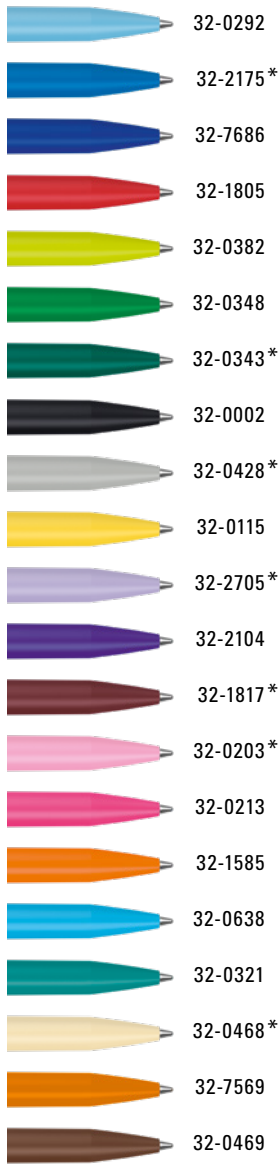

0-0063 SI GUM
0-0063 KT-SI GUM*
(● 8-0866)

POST-CONSUMER
RECYCLED PLASTIC

Recycelte Variante
ON TOP RECY
Seite/page 64

* Farben nicht für
0-0063 KT-SI GUM erhältlich
* Colours not available for
0-0063 KT-SI GUM