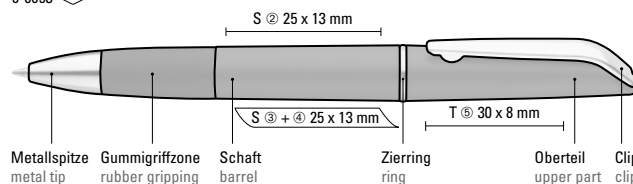

0-0053: Drehkugelschreiber mit gedeckt glänzendem Gehäuse und Gummigriffzone in schwarz. Metallclip, Zierring und Metallspitze glanzverchromt.

0-0053 R: Rollerball mit gedeckt glänzendem Gehäuse. Metallclip und Zierring glanzverchromt.

0-0053 PR: Patronenroller mit gedeckt glänzendem Gehäuse. Metallclip und Zierring glanzverchromt. Das Patronen-Roller-System, ähnlich dem Prinzip des Füllhalters, ist mit Standard-Tintenpatronen wieder auffüllbar.

Preis/Stück 0-0053	1,28 €
Mindestbestellmenge	1.000 Stück
Werbeschlüssel	Schaft S, Oberteil T
Preis/Stück 0-0053 R	1,71 €
Preis/Stück 0-0053 PR	2,42 €
Mindestbestellmenge	1.000 Stück
Werbeschlüssel	Schaft T, Kappe T

0-0053: Twist ballpoint pen with opaque glossy housing and rubber grip zone in black. Metal clip, decorative ring and tip chrome plated.

0-0053 R: Rollerball with opaque glossy housing. Metal clip and decorative ring chrome plated.

0-0053 PR: Cartridge roller system with opaque glossy housing. Metal clip and decorative ring chrome plated. The cartridge roller system operates on the same principle as the fountain pen and can be refilled with standard ink cartridges.

Price/piece 0-0053	1.28 €
Minimum quantity	1,000 pieces
Advertising code	barrel S, upper part T
Price/piece 0-0053 R	1.71 €
Price/piece 0-0053 PR	2.42 €
Minimum quantity	1,000 pieces
Advertising code	barrel T, cap T

0-0053 ◊