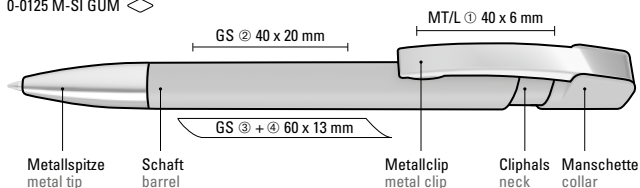

0-0125 M-SI GUM ◊