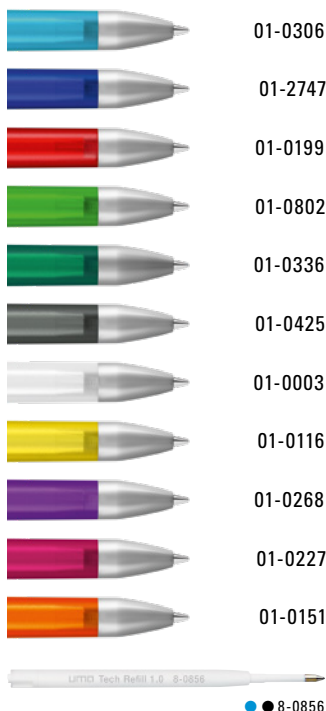

1-0142 TF-SI (●●8-0856)
1-0142 TF KG SI (●●8-0856)