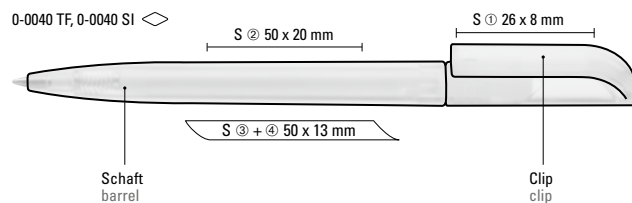

0-0040 SI (● 8-0854)

58-0004

0-0040 TF (● 8-0854)

50-2925

50-0072

50-1795

50-2271

50-0356

50-0405

50-0003

50-0396

50-2077

50-0130

50-0214

50-1585

LITTO Economy Refill 8-0854

● 8-0854

0-0040 SI: Drehkugelschreiber mit gedeckt mattem Gehäuse in silber.

0-0040 TF: Drehkugelschreiber mit transparent gefrostetem Gehäuse.

Preis/Stück 0-0040 SI 0,35 €

Preis/Stück 0-0040 TF 0,23 €

Mindestbestellmenge 1.000 Stück

Werbeschlüssel Schaft S ○, Clip S

0-0040 SI: Twist ballpoint pen with opaque matt housing in silver.

0-0040 TF: Twist ballpoint pen with transparent frosted housing.

Price/piece 0-0040 SI 0.35 €

Price/piece 0-0040 TF 0.23 €

Minimum quantity 1,000 pieces

Advertising code barrel S ○, clip S

0-0040 TF, 0-0040 SI ◇