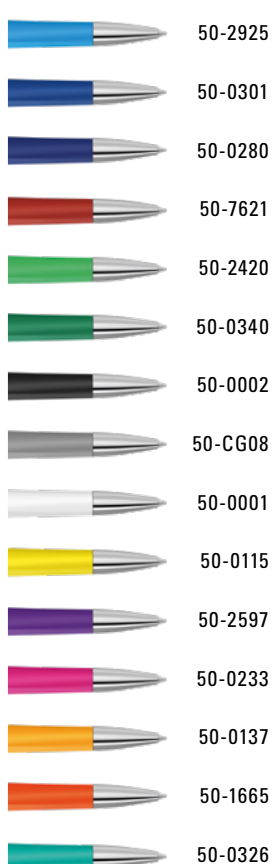

0-0151 (● 8-0855)

0-0151 M SI (● 8-0855)