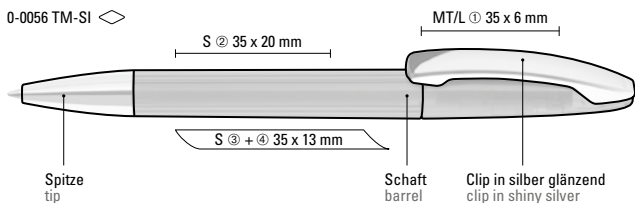

0-0056 T-SI (● 8-0866)
0-0056 TM-SI (● 8-0866)

0-0056 M-SI GUM (● 8-0866)

Mix n' Match: Ab 2.000 Stück kann das Modell farblich kombiniert werden.

0-0056 T-SI: Drehkugelschreiber mit transparent glänzendem Gehäuse und Spitze glanzverchromt.

0-0056 TM-SI: Drehkugelschreiber mit transparent glänzendem Gehäuse, Metallclip und Spitze glanzverchromt.

0-0056 M-SI GUM: Drehkugelschreiber mit Softtouch-Gehäuse, Metallclip und Spitze glanzverchromt.

Preis/Stück 0-0056 T-SI	0,76 €
Mindestbestellmenge	1.000 Stück
Werbeschlüssel	Schaft S, Clip T

Preis/Stück 0-0056 TM-SI	1,09 €
Mindestbestellmenge	1.000 Stück
Werbeschlüssel	Schaft S, Clip MT/L

Preis/Stück 0-0056 M-SI GUM	1,42 €
Mindestbestellmenge	1.000 Stück
Werbeschlüssel	Schaft GS, Clip MT/L

Mix n' Match: From 2,000 pieces, you can choose any colour combination.

0-0056 T-SI: Twist ballpoint pen with transparent housing and tip chrome plated.

0-0056 TM-SI: Twist ballpoint pen with transparent housing, metal clip and tip chrome plated.

0-0056 M-SI GUM: Twist ballpoint pen with softtouch housing, metal clip and tip chrome plated.

Price/piece 0-0056 T-SI	0.76 €
Minimum quantity	1,000 pieces
Advertising code	barrel S, clip T

Price/piece 0-0056 TM-SI	1.09 €
Minimum quantity	1,000 pieces
Advertising code	barrel S, clip MT/L

Price/piece 0-0056 M-SI GUM	1.42 €
Minimum quantity	1,000 pieces
Advertising code	barrel GS, clip MT/L