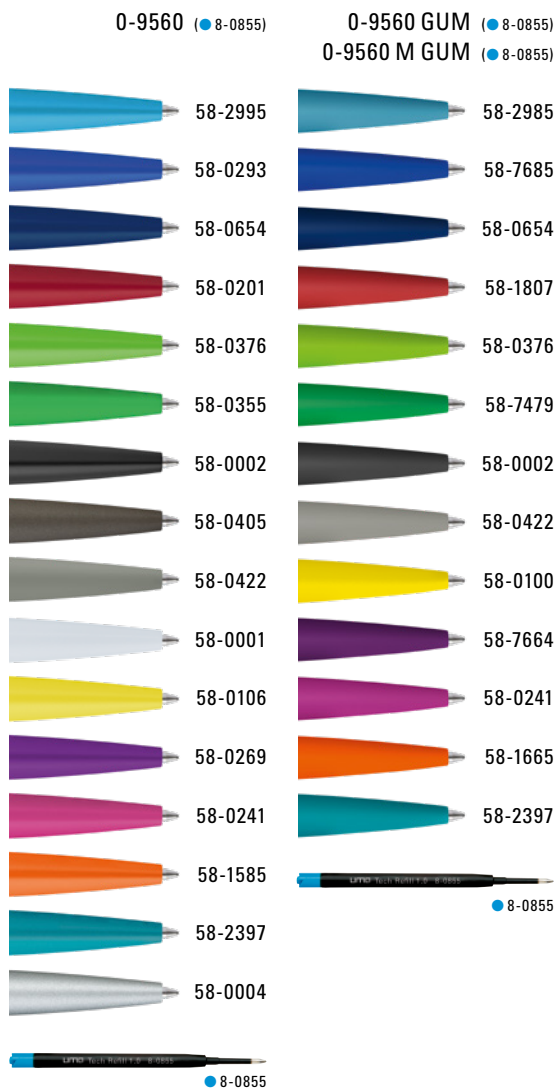

UMA
PRIME

0-9560: Metall-Druckkugelschreiber mit matt lackiertem Gehäuse. Metallclip und Drücker glanzverchromt.

0-9560 GUM: Metall-Druckkugelschreiber mit Softtouch-Gehäuse. Metallclip und Drücker matt verchromt.

0-9560 M GUM: Metall-Druckkugelschreiber mit Softtouch-Gehäuse. Metallclip und Drücker schwarz glänzend.

Preis/Stück 0-9560 1,26 €
Mindestbestellmenge 300 Stück
Werbeschlüssel Schaft MS/L, Oberteil MT/L

Preis/Stück 0-9560 GUM 1,62 €
Preis/Stück 0-9560 M GUM 1,71 €
Mindestbestellmenge 300 Stück
Werbeschlüssel Schaft GS/L, Oberteil GT/L

0-9560: Metal retractable ballpoint pen with matt lacquered housing. Metal clip and push-button chrome plated.

0-9560 GUM: Metal retractable ballpoint pen with softtouch housing. Metal clip and push-button matt chromed.

0-9560 M GUM: Metal retractable ballpoint pen with softtouch housing. Metal clip and push-button glossy black.

Price/piece 0-9560 1.26 €
Minimum quantity 300 pieces
Advertising code barrel MS/L, upper part MT/L

Price/piece 0-9560 GUM 1.62 €
Price/piece 0-9560 M GUM 1.71 €
Minimum quantity 300 pieces
Advertising code barrel GS/L, upper part GT/L