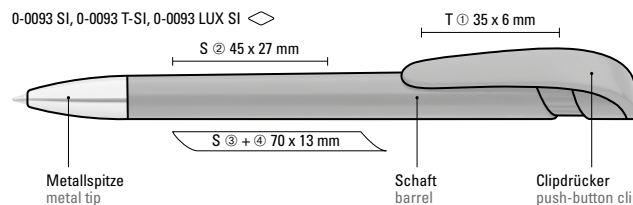

0-0093 T-SI (● 8-0856)

50-2925

50-0072

50-1795

50-2271

50-0356

50-0405

50-0003

50-0396

50-2077

50-0214

50-0130

50-1585

50-0326

50-0483

● 8-0856

0-0093 LUX SI (● 8-0855)

50-0004

● 8-0855

0-0093 SI: Druckkugelschreiber mit gedeckt glänzendem Gehäuse in schwarz oder weiß, breitem Bogenclipdrücker und schwerer Metallspitze glanzverchromt.

0-0093 T-SI: Druckkugelschreiber mit transparent glänzendem Gehäuse, breitem Bogenclipdrücker und schwerer Metallspitze glanzverchromt.

0-0093 LUX SI: Druckkugelschreiber mit gedeckt glänzendem Gehäuse in silber, breitem Bogenclipdrücker und schwerer Metallspitze glanzverchromt.

Preis/Stück 0-0093 SI	0,55 €
Preis/Stück 0-0093 T-SI	0,55 €
Preis/Stück 0-0093 LUX SI	0,66 €
Mindestbestellmenge	1.000 Stück
Werbeschlüssel	Schaft S ○, Clip T

0-0093 SI: Retractable ballpoint pen with opaque glossy housing in black or white, wide curved clip button and heavy metal tip chrome plated.

0-0093 T-SI: Retractable ballpoint pen with transparent housing, wide curved clip button and heavy metal tip chrome plated.

0-0093 LUX SI: Retractable ballpoint pen with opaque glossy housing in silver, wide curved clip button and heavy metal tip chrome plated.

Price/piece 0-0093 SI	0.55 €
Price/piece 0-0093 T-SI	0.55 €
Price/piece 0-0093 LUX SI	0.66 €
Minimum quantity	1,000 pieces
Advertising code	barrel S ○, clip T

Antibakterielle Variante

YES ANTIBAC

Seite /page 53