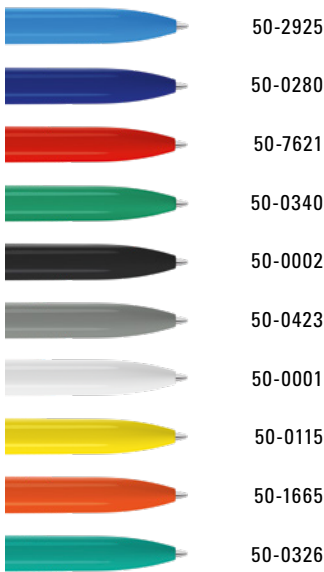

0-0093 ANTIBAC (● 8-0854)