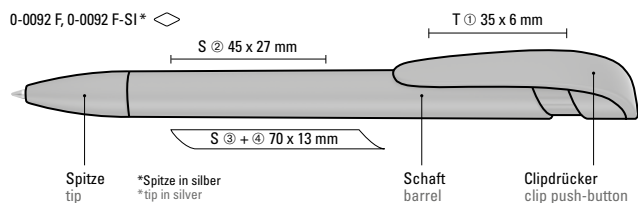

0-0092 F: Druckkugelschreiber mit gedeckt mattem Gehäuse, breitem Bogenclipdrücker und Spitze.

0-0092 F-SI: Druckkugelschreiber mit gedeckt mattem Gehäuse, breitem Bogenclipdrücker und silberner Spitze glanzverchromt.

Preis/Stück 0-0092 F 0,38 €
Preis/Stück 0-0092 F-SI 0,58 €
Mindestbestellmenge 1.000 Stück
Werbeschlüssel Schaft S ○, Clip T

0-0092 F: Retractable ballpoint pen with opaque matt housing, wide curved clip button and tip.

0-0092 F-SI: Retractable ballpoint pen with opaque matt housing, wide curved clip button and tip chrome plated.

Price/piece 0-0092 F 0,38 €
Price/piece 0-0092 F-SI 0,58 €
Minimum quantity 1,000 pieces
Advertising code barrel S ○, clip T