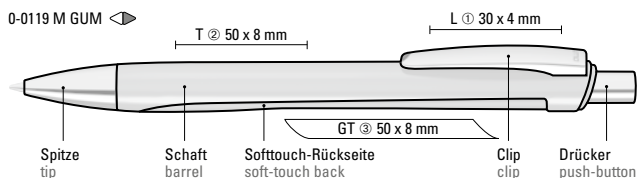

0-0119 GUM (● 8-0855)
0-0119 M GUM (● 8-0855)

Mix n' Match: Ab 2.000 Stück kann das Modell farblich kombiniert werden.

0-0119 GUM: Druckkugelschreiber mit zweigeteiltem Schaft aus gedeckt glänzender Vorderseite und weiß gummierter Softtouch-Rückseite. Clip in gedeckt weiß. Spitze und Drücker silber glanzverchromt.

0-0119 M GUM: Druckkugelschreiber mit zweigeteiltem Schaft, aus gedeckt glänzender Vorderseite und farbig gummierter Softtouch-Rückseite. Metallclip, Spitze und Drücker silber glanzverchromt.

Preis/Stück 0-0119 GUM	0,62 €
Mindestbestellmenge	1.000 Stück
Werbeschlüssel	Schaft T/GT, Clip T
Preis/Stück 0-0119 M GUM	0,76 €
Mindestbestellmenge	1.000 Stück
Werbeschlüssel	Schaft T/GT, Clip L

Mix n' Match: From 2,000 pieces, you can choose any colour combination.

0-0119 GUM: Retractable ballpoint pen with two-part barrel made from opaque glossy front and softtouch surface back in white. Clip in white. Tip and push-button chrome plated.

0-0119 M GUM: Retractable ballpoint pen with two-part barrel made from opaque glossy front and coloured softtouch surface back. Metal clip, tip and push-button chrome plated.

Price/piece 0-0119 GUM	0.62 €
Minimum quantity	1,000 pieces
Advertising code	barrel T/GT, clip T
Price/piece 0-0119 M GUM	0.76 €
Minimum quantity	1,000 pieces
Advertising code	barrel T/GT, clip L