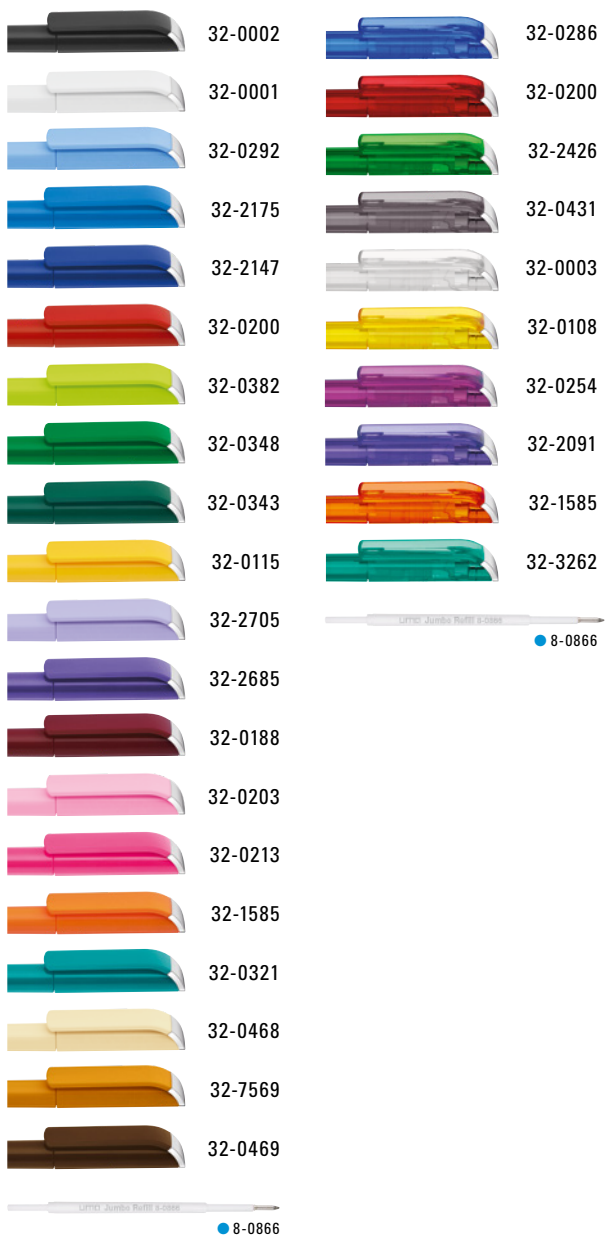

0-0086 TOP SI (● 8-0866)

0-0086 TOP T-SI (● 8-0866)