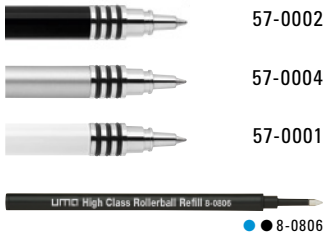

Bereits ab 300 Stück können die Ringe farblich kombiniert werden.

You may choose any colour combination for the three rings for orders over 300 units.