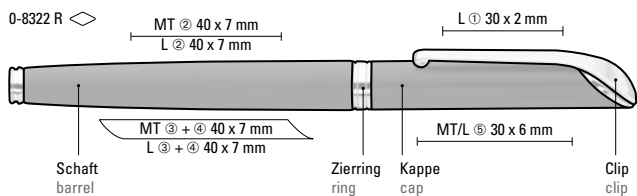

0-8320 (● 8-0855)

63-0002

● 8-0855

0-8322 R (● 8-0806)

63-0002

● 8-0806

0-8320: Metall-Drehkugelschreiber mit matter Oberfläche. Metallbeschlagteile glanzverchromt.

0-8322 R: Metall-Rollerball mit matter Oberfläche. Metallbeschlagteile glanzverchromt.

Preis/Stück 0-8320 2,35 €
Mindestbestellmenge 300 Stück
Werbeschlüssel Schaft MS/L,
Clip L, Oberteil MT/L

Preis/Stück 0-8322 R 3,07 €
Mindestbestellmenge 300 Stück
Werbeschlüssel Schaft MT/L,
Clip L, Kappe MT/L

0-8320: Metal twist ballpoint pen with matt housing. Metal fittings chrome plated.

0-8322 R: Metal rollerball with matt housing. Metal fittings chrome plated.

Price/piece 0-8320 2.35 €
Minimum quantity 300 pieces
Advertising code barrel MS/L,
clip L, upper part MT/L

Price/piece 0-8322 R 3.07 €
Minimum quantity 300 pieces
Advertising code barrel MT/L,
clip L, cap MT/L