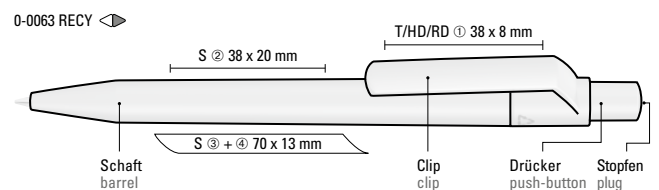

Das Modell ist mit dem Recyclingzeichen gekennzeichnet.
Aufgrund der Besonderheit des Materials (Post-Consumer Recycled Plastic) sind produktionstechnische Farbschwankungen gegeben.

The model is labelled with the recycling mark. Due to the special nature of the material (post-consumer recycled plastic) colour variations may occur during the production process.

Mix n' Match: Ab 2.000 Stück kann das Modell farblich kombiniert werden.

Mix n' Match: From 2,000 pieces, you can choose any colour combination.

0-0063 RECY: Druckkugelschreiber mit gedeckt mattem Gehäuse, Clip, Drücker und Stopfen aus 100% recyceltem Post-Consumer-Kunststoff.

0-0063 RECY: Retractable ballpoint pen with opaque matt housing, clip, push-button and plug made of 100% recycled post-consumer plastic.

Preis/Stück 0-0063 RECY 0,65 €
Mindestbestellmenge 1.000 Stück
Werbeschlüssel Schaft S, Clip T/HD/RD

Price/piece 0-0063 RECY 0.65 €
Minimum quantity 1,000 pieces
Advertising code barrel S, clip T/HD/RD

0-0063 RECY (● 8-0866)

Drücker/Stopfen ABS
push-button/plug ABS

0-0063 RECY:
Drücker und Stopfen sind ab 2.000 Stück auch in allen glänzend gedeckten ABS Standardfarben erhältlich.

0-0063 RECY:
From 2,000 units, push-buttons and plugs are available in all solid shiny ABS standard colours.