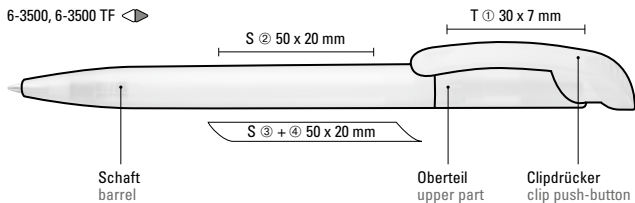

* Clipdrücker und Gummigriffzone bei 6-3500 und 6-3510 auch in hellblau erhältlich.

* Clip push-button and rubber gripping 6-3500 and 6-3510 also available in light blue.

6-3500, 6-3500 TF ◀