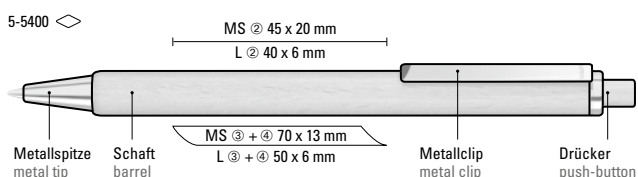

5-5400 : Holz-Druckkugelschreiber mit Holzdrücker, Metallclip und Metallspitze glanzverchromt. Schaft und Drücker aus schutzlackiertem PEFC-zertifiziertem Buchenholz.

5-5400: Wooden retractable ballpoint pen with wooden push-button, metal clip and metal tip chrome plated. Barrel and push-button made from PEFC-certified beechwood with protective varnish coating.