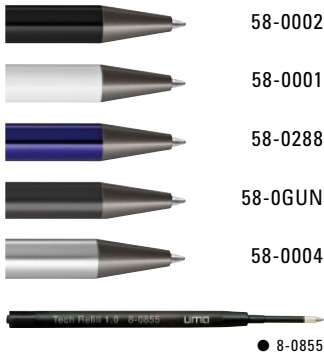

0-9450 (● 8-0855)
0-9457 B (0,7mm)