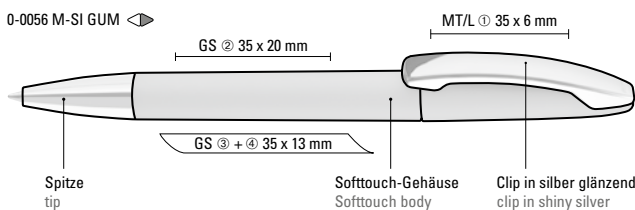

0-0056 T-SI (● 8-0866)
0-0056 TM-SI (● 8-0866)

0-0056 M-SI GUM (● 8-0866)

Mix n' Match: Ab 2.000 Stück kann das Modell farblich kombiniert werden.

0-0056 T-SI: Drehkugelschreiber mit transparent glänzendem Gehäuse und Spitze glanzverchromt.

0-0056 TM-SI: Drehkugelschreiber mit transparent glänzendem Gehäuse, Metallclip und Spitze glanzverchromt.

0-0056 M-SI GUM: Drehkugelschreiber mit Softtouch-Gehäuse, Metallclip und Spitze glanzverchromt.

Preis/Stück 0-0056 T-SI	0,76 €
Mindestbestellmenge	1.000 Stück
Werbeschlüssel	Schaft S, Clip T

Preis/Stück 0-0056 TM-SI	1,09 €
Mindestbestellmenge	1.000 Stück
Werbeschlüssel	Schaft S, Clip MT/L

Preis/Stück 0-0056 M-SI GUM	1,42 €
Mindestbestellmenge	1.000 Stück
Werbeschlüssel	Schaft GS, Clip MT/L

Mix n' Match: From 2,000 pieces, you can choose any colour combination.

0-0056 T-SI: Twist ballpoint pen with transparent housing and tip chrome plated.

0-0056 TM-SI: Twist ballpoint pen with transparent housing, metal clip and tip chrome plated.

0-0056 M-SI GUM: Twist ballpoint pen with softtouch housing, metal clip and tip chrome plated.

Price/piece 0-0056 T-SI	0.76 €
Minimum quantity	1,000 pieces
Advertising code	barrel S, clip T

Price/piece 0-0056 TM-SI	1.09 €
Minimum quantity	1,000 pieces
Advertising code	barrel S, clip MT/L

Price/piece 0-0056 M-SI GUM	1.42 €
Minimum quantity	1,000 pieces
Advertising code	barrel GS, clip MT/L