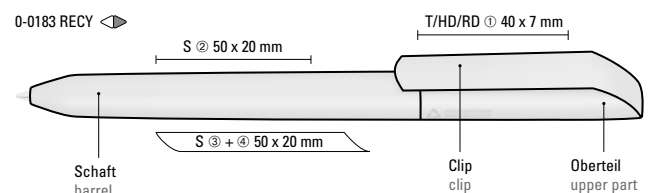

Das Modell ist mit dem Recyclingzeichen gekennzeichnet. Aufgrund der Besonderheit des Materials (Post-Consumer Recycled Plastic) sind produktionstechnische Farbschwankungen gegeben.

The model is labelled with the recycling mark. Due to the special nature of the material (post-consumer recycled plastic) colour variations may occur during the production process.

Mix n' Match: Ab 2.000 Stück kann das Modell farblich kombiniert werden.

Mix n' Match: From 2,000 pieces, you can choose any colour combination.

0-0183 RECY: Drehkugelschreiber mit gedeckt mattem Gehäuse und Clip aus 100% recyceltem Post-Consumer-Kunststoff.

0-0183 RECY: Twist ballpoint pen with opaque matt housing and clip made from 100% recycled post-consumer plastic.

Preis/Stück 0-0183 RECY 0,76 €
Mindestbestellmenge 1.000 Stück
Werbeschlüssel Schaft S, Clip T/HD/RD

Price/piece 0-0183 RECY 0.76 €
Minimum quantity 1,000 pieces
Advertising code barrel S, clip T/HD/RD