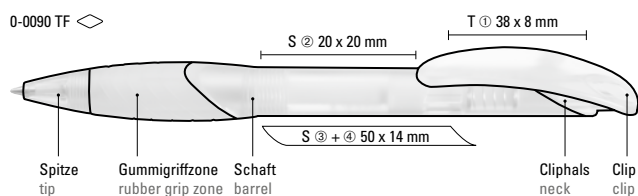

0-0090 T-SM (● 8-0856)

0-0090 TF (● 8-0856)

0-0090 T-SM: Druckkugelschreiber mit transparent glänzendem Gehäuse, Bogenclipdrücker, ergonomischer Gummigriffzone und Metallspitze mattverchromt.

0-0090 TF: Druckkugelschreiber mit transparent gefrostetem Gehäuse, Bogenclipdrücker und Spitze, ergonomische Gummigriffzone.

Preis/Stück 0-0090 T-SM 0,58 €
Preis/Stück 0-0090 TF 0,52 €
Mindestbestellmenge 1.000 Stück
Werbeschlüssel Schaft S, Clip T

0-0090 T-SM: Retractable ballpoint pen with transparent housing, curved clip button, ergonomic coloured rubber grip zone and metal tip matt chrome plated.

0-0090 TF: Retractable ballpoint pen with transparent frosted housing, curved clip button and tip, ergonomic coloured rubber grip zone.

Price/piece 0-0090 T-SM 0,58 €
Price/piece 0-0090 TF 0,52 €
Minimum quantity 1,000 pieces
Advertising code barrel S, clip T