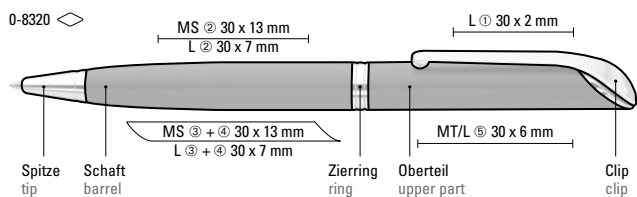

0-8320 (● 8-0855)

63-0002

● 8-0855

0-8322 R (● 8-0806)

63-0002

● 8-0806

0-8320: Metall-Drehkugelschreiber mit matter Oberfläche. Metallbeschlagteile glanzverchromt.

0-8322 R: Metall-Rollerball mit matter Oberfläche. Metallbeschlagteile glanzverchromt.

Preis/Stück 0-8320 2,35 €
Mindestbestellmenge 300 Stück
Werbeschlüssel Schaft MS/L,
Clip L, Oberteil MT/L

Preis/Stück 0-8322 R 3,07 €
Mindestbestellmenge 300 Stück
Werbeschlüssel Schaft MT/L,
Clip L, Kappe MT/L

0-8320: Metal twist ballpoint pen with matt housing. Metal fittings chrome plated.

0-8322 R: Metal rollerball with matt housing. Metal fittings chrome plated.

Price/piece 0-8320 2.35 €
Minimum quantity 300 pieces
Advertising code barrel MS/L,
clip L, upper part MT/L

Price/piece 0-8322 R 3.07 €
Minimum quantity 300 pieces
Advertising code barrel MT/L,
clip L, cap MT/L