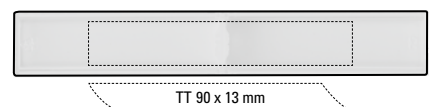

HAFTKLAMMER
ADHESIVE WALL CLIP
9-0447 TE

BESCHREIBUNG
DESCRIPTION

9-0447 TE: Haftklammer mit Kugelschreiber an einer Kunststoffspirale in schwarz oder weiß. Doppelkleber am Haftklammerboden.

Preis/Stück 9-0447 TE 1,36 €
Mindestbestellmenge 500 Stück
Werbeschlüssel TT auf Werbeplatte

9-0447 TE: Adhesive wall clip with ballpoint pen on a plastic spiral in black or white. Clip base features a two-sided adhesive.

Price/piece 9-0447 TE 1,36 €
Minimum quantity 500 pieces
Advertising code TT on panel

QUATER
0-0901

TRANSPARENTES KUNSTSTOFFETUI
TRANSPARENT PLASTIC CASE
0-0934

BESCHREIBUNG
DESCRIPTION

0-0901: Transparentes Kunststoff Etui mit Halterung aus Kunststoff. Der Kugelschreiber wird schwebend im Etui fixiert.

0-0934: Klar transparentes Kunststoff Klappetui für ein oder zwei Schreibgeräte.

Preis/Stück 0-0901 0,61 €
Preis/Stück 0-0934 0,61 €
Werbeschlüssel TT
Mindestbestellmenge 100 Stück

0-0901: Transparent plastic case with plastic holding ring. The ballpoint pen is fixed floating in the case.

0-0934: Plastic hinged case in clear transparent for one or two writing instruments.

Price/piece 0-0901 0,61 €
Price/piece 0-0934 0,61 €
Advertising code TT
Minimum quantity 100 pieces

0-0901 ◊

0-0934 ◊