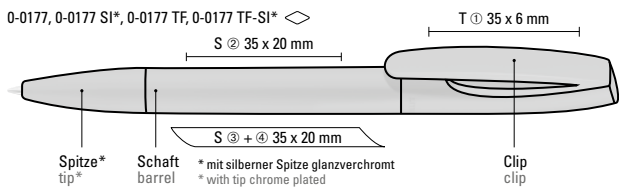

Price/piece 0-0177 GUM 0.63 €  
 Minimum quantity 1,000 pieces  
 Advertising code barrel GS, clip GT

0-0177 SI (● 8-0855)  
0-0177 (● 8-0855)

● 8-0855

0-0177 TF-SI (● 8-0856)  
0-0177 TF (● 8-0856)

● 8-0856