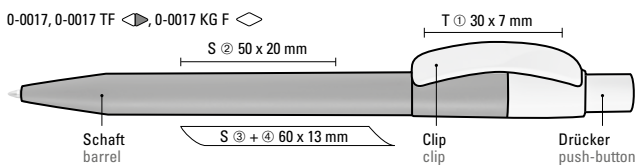

● 8-0866

0-0017, 0-0017 TF ◀, 0-0017 KG F ◇