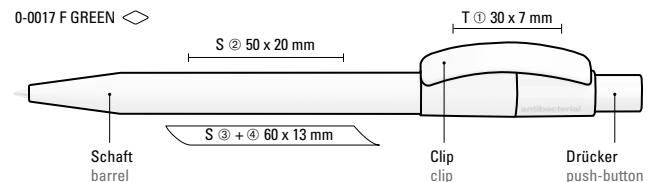

0-0017 F GREEN: Druckkugelschreiber mit antibakteriell wirkendem Kunststoffgehäuse in weiß matt, Bogenclip und Drücker.

Preis/Stück 0-0017 F GREEN 0,48 €
Mindestbestellmenge 1.000 Stück
Werbeschlüssel Schaft S ○, Clip T

0-0017 F GREEN: Retractable ballpoint pen with antibacterial plastic housing in white matt, curved clip and push-button.

Price/piece 0-0017 F GREEN 0.48 €
Minimum quantity 1,000 pieces
Advertising code barrel S ○, clip T

0-0017 F GREEN (● 8-0866)

32-0001

● 8-0866

Der nach ISO 22196:2011 geprüfte antimikrobielle Zusatz aus Silberionen verleiht dem Kunststoff eine antibakterielle Wirkung, die eine Haftung und Ansiedlung von Bakterien oder Krankheitserregern auf der Oberfläche des Schreibgerätes um 99,99% verringert. Der verarbeitete Kunststoff ist nicht nur antibakteriell, sondern auch schadstofffrei und umweltverträglich und entspricht den europäischen Lebensmittelrichtlinien, sowie der amerikanischen FDA.

The antimicrobial additive of silver ions, tested according to ISO 22196:2011, gives the plastic an antibacterial effect that reduces the adhesion and settling of bacteria or pathogens on the surface of the writing instruments by 99.99%. The processed plastic is not only antibacterial, but also pollutant-free and environmentally friendly and complies with European food as well as American FDA guidelines.

0-0017 F GREEN ◇