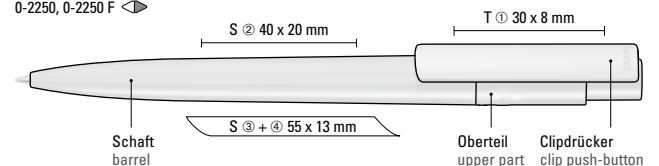

Das aus recycelten PET-Flaschen in Europa hergestellte rPET-Material eignet sich für einen langlebigen und nachhaltigen Werbeinsatz. Dank der europäischen und klimaneutralen Produktion leistet der uma RECYCLED PET PEN PRO einen zusätzlichen nachhaltigen Beitrag zur Schonung der Umwelt.

Mix n' Match: Ab 2.000 Stück kann das Modell farblich kombiniert werden.

0-2250: Druckkugelschreiber aus recyceltem PET-Material mit gedecktem glänzendem Gehäuse und Clip.

0-2250 F: Druckkugelschreiber aus recyceltem PET-Material mit matt gedecktem Gehäuse und Clip.

Preis/Stück 0-2250	0,55 €
Preis/Stück 0-2250 F	0,55 €
Mindestbestellmenge	1.000 Stück
Werbeschlüssel	Schaft S, Clip T

The rPET material, which is produced in Europe from recycled PET bottles, is suitable for a durable and sustainable advertisement. Thanks to the European and climate-neutral production, the uma RECYCLED PET PEN PRO makes an additional sustainable contribution to the protection of the environment.

Mix n' Match: From 2,000 pieces, you can choose any colour combination.

0-2250: Retractable ballpoint pen made from recycled PET material with opaque glossy housing and clip.

0-2250 F: Retractable ballpoint pen made from recycled PET material with opaque matt housing and clip.

Price/piece 0-2250	0.55 €
Price/piece 0-2250 F	0.55 €
Minimum quantity	1,000 pieces
Advertising code	barrel S, clip T

0-2250, 0-2250 F ◀▶