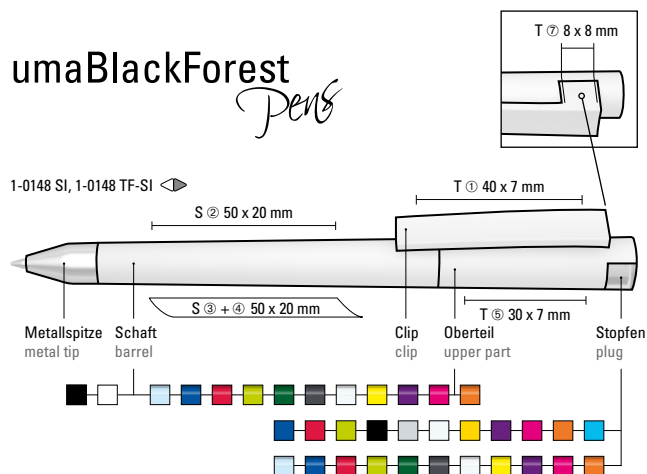

umaBlackForest
Pens

1-0148 SI: Drehkugelschreiber mit gedeckt mattem Gehäuse, Clip und Stopfen im Oberteil gedeckt glänzend bzw. transparent glänzend. Schwere Metallspitze glanzverchromt.

1-0148 TF-SI: Drehkugelschreiber mit gefrostetem Gehäuse, Clip und Stopfen im Oberteil gedeckt glänzend bzw. transparent glänzend. Schwere Metallspitze glanzverchromt.

1-0148 SI: Twist ballpoint pen with opaque matt housing and upper part with coloured plug in opaque or transparent. Heavy metal tip chrome plated.

1-0148 TF-SI: Twist ballpoint pen with transparent frosted housing and upper part with coloured plug in opaque or transparent. Heavy metal tip chrome plated.

Preis/Stück 1-0148 SI 0,99 €
Preis/Stück 1-0148 TF-SI 0,99 €
Mindestbestellmenge 1.000 Stück
Werbeschlüssel Schaft S ○, Clip T, Oberteil T

Price/piece 1-0148 SI 0.99 €
Price/piece 1-0148 TF-SI 0.99 €
Minimum quantity 1,000 pieces
Advertising code barrel S ○, clip T, upper part T