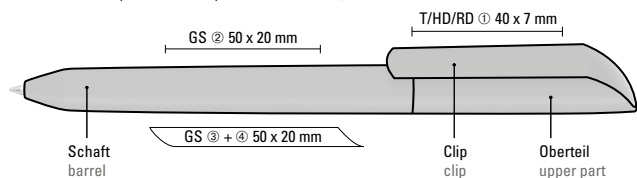

POST-CONSUMER
RECYCLED PLASTIC

Recycelte Variante
VANE RECY
Seite/page 62

0-0184 GUM: Mix n' Match:
Ab 2.000 Stück kann das Modell farblich
kombiniert werden.

0-0184 GUM: Drehkugelschreiber mit
Softtouch-Gehäuse und gedeckt
glänzendem Clip.

0-0184 F GUM: Drehkugelschreiber mit
Softtouch-Gehäuse in schwarz und
gedeckt glänzendem farbigen Clip.

0-0184 KG GUM: Drehkugelschreiber mit
Softtouch-Gehäuse und gedeckt
glänzendem Clip in weiß.

Preis/Stück 0-0184 GUM	1,05 €
Preis/Stück 0-0184 F GUM	1,05 €
Preis/Stück 0-0184 KG GUM	1,05 €
Mindestbestellmenge	1.000 Stück
Werbeschlüssel	Schaft GS, Clip T/HD/RD

0-0184 GUM: Mix n' Match:
From 2,000 pieces, you can choose any
colour combination.

0-0184 GUM: Twist ballpoint pen with
softtouch housing and opaque glossy
clip.

0-0184 F GUM: Twist ballpoint pen with
softtouch housing in black and opaque
glossy coloured clip.

0-0184 KG GUM: Twist ballpoint pen with
softtouch housing and opaque glossy
clip in white.

Price/piece 0-0184 GUM	1.05 €
Price/piece 0-0184 F GUM	1.05 €
Price/piece 0-0184 KG GUM	1.05 €
Minimum quantity	1,000 pieces
Advertising code	barrel GS, clip T/HD/RD

0-0184 GUM ◀, 0-0184 F GUM, 0-0184 KG GUM ◀