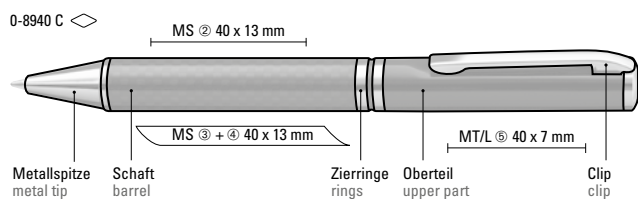

0-8940 C: Carbonfaser Metalldrehkugelschreiber mit zwei eingelassenen silbernen Ringen und Kappe in schwarz. Metallbeschlagteile glanzverchromt.

0-8900: Edler Carbonfaser Metalldrehkugelschreiber mit farbiger Griffzone, flexiblem Metallclip, Metallzierring und Metallspitze glanzverchromt.

0-8907 B: Edler Carbonfaser Metalldrehbleistift (0,7mm) mit farbiger Griffzone, flexiblem Metallclip, Metallzierring und Metallspitze glanzverchromt.

Preis/Stück 0-8940 C	4,94 €
Mindestbestellmenge	100 Stück
Werbeschlüssel	Schaft MS, Kappe MT/L
Preis/Stück 0-8900	7,66 €
Preis/Stück 0-8907 B	8,37 €
Mindestbestellmenge	100 Stück
Werbeschlüssel	Schaft MS

0-8940: Carbon fibre metal twist ballpoint pen with two recessed silver rings and cap in black. Metal fittings chrome plated.

0-8900: Carbon fibre metal twist ballpoint pen with coloured grip zone, flexible metal clip, metal ring and metal tip chrome plated.

0-8907 B: Carbon fibre metal twist pencil (0.7mm) with coloured grip zone, flexible metal clip, metal ring and metal tip chrome plated.

Price/piece 0-8940	4.94 €
Minimum quantity	100 pieces
Advertising code	barrel MS, cap MT/L
Price/piece 0-8900	7.66 €
Price/piece 0-8907 B	8.37 €
Minimum quantity	100 pieces
Advertising code	barrel MS