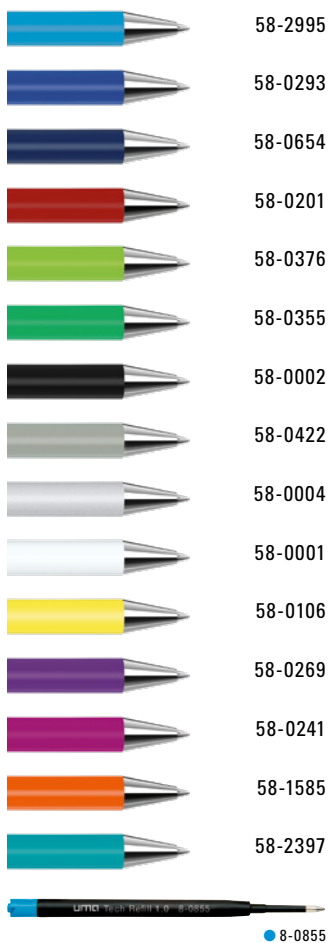

0-9450 SI (● 8-0855)
0-9457 SI B (0,7 mm)