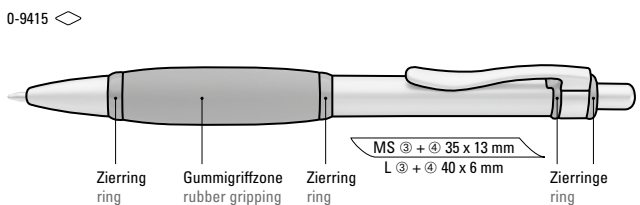

0-9438: Metall-Druckkugelschreiber mit lackiertem Aluminiumschaft. Schwarzer Gummigriffzone und Metallclip.

0-9415: Metall-Druckkugelschreiber mit Schaft, Drücker, Clip und Spitze glanzverchromt. Große, farbige Gummigriffzone.

Preis/Stück 0-9438 1,28 €
Preis/Stück 0-9415 1,05 €
Mindestbestellmenge 300 Stück
Werbeschlüssel Schaft MS/L

0-9438: Metal retractable ballpoint pen with lacquered aluminum barrel. Black rubber grip zone and metal clip.

0-9415: Metal retractable ballpoint pen with barrel, push-button, clip and tip chrome plated. Large coloured rubber grip zone.

Price/piece 0-9438 1.28 €
Price/piece 0-9415 1.05 €
Minimum quantity 300 pieces
Advertising code barrel MS/L