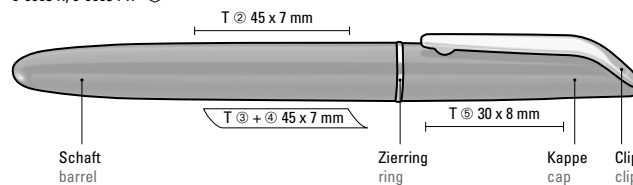

0-0053 R, 0-0053 PR ◊