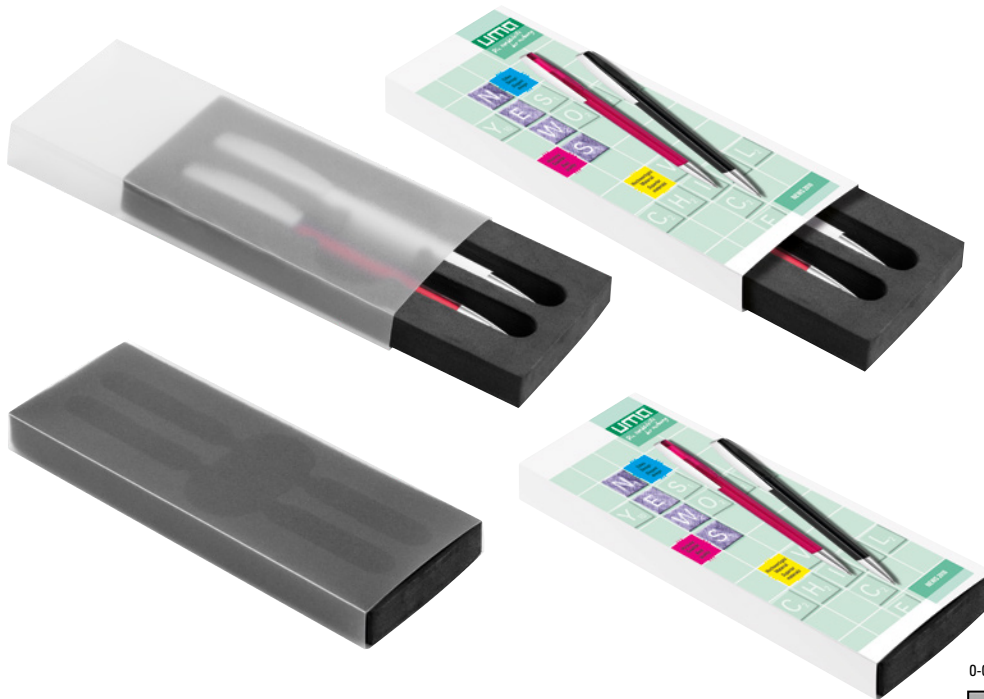

ETUI
0-0914/2

ETUI CI
0-0914/2 CI

BESCHREIBUNG
DESCRIPTION